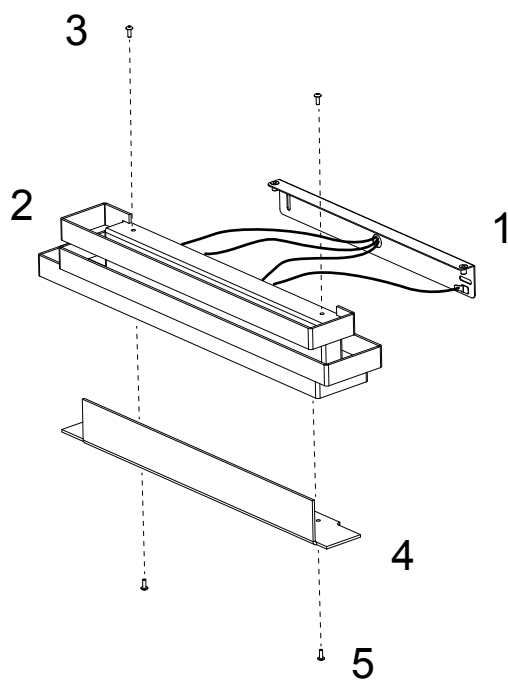

## Escape Wall LED

## Escape Wall Fluo

ESCAPE Wall 50 LED:	12W 240V LED
ESCAPE Wall 80 LED:	24W 240V LED
ESCAPE Wall 110 LED:	36W 240V LED
ESCAPE Wall 80 Fluo:	1x24W T5 G5 240V FLUO
ESCAPE Wall 110 Fluo:	1x39W T5 G5 240V FLUO