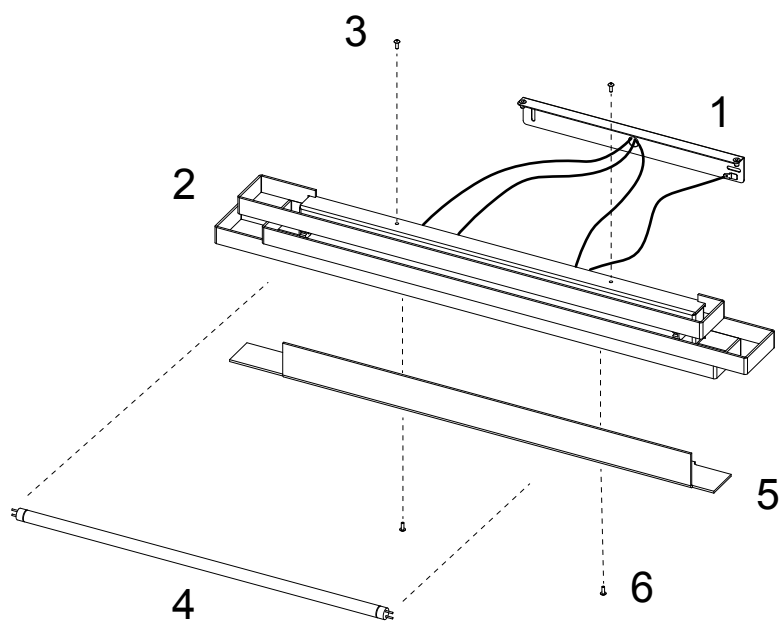

## Escape Wall LED

## Escape Wall Fluo

ESCAPE Wall 50 LED:	12W 240V LED
ESCAPE Wall 80 LED:	24W 240V LED
ESCAPE Wall 110 LED:	36W 240V LED
ESCAPE Wall 80 Fluo:	1x24W T5 G5 240V FLUO
ESCAPE Wall 110 Fluo:	1x39W T5 G5 240V FLUO