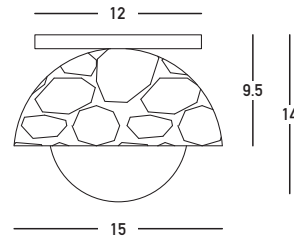

Product Data Sheet

Date: 23/10/2025
Zambelis Lights

Code 25418

Color: Natural Stone

Brown Wood

Physical Specifications

Luminaire Type	Indoor Wall Lights
Color	Natural Stone-Brown Wood
Material	Stone - Wood - Opal Glass
IP	20
Warranty	3 Years

Dimensions Reference

Overall Dimensions	Ø: 15cm H: 14cm
Wooden Base	Ø: 12cm H: 2cm
Glass	Ø: 10cm
Cable & Wires	None
Cutting Hole	None
Depth Required	None

Illumination Data

Color Temperature	N/A
Cri	N/A
Lumen Output	N/A
Beam Angle	N/A
UGR	N/A
Energy Efficiency Class	N/A
Indicative Lifetime	N/A
Mc Adam	N/A