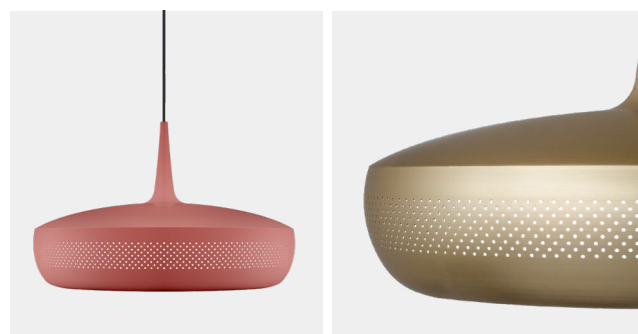

# CLAVA DINE

Designed by Søren Ravn Christensen

## SIMPLE AND CHARACTERISTIC

Clava Dine is a simple, characteristic pendant lampshade with a graceful curved silhouette. The lampshade adds a nostalgic reference to the 70s with its perforated holes and soft ambient light.

With its exclusive and elegant look, Clava Dine creates a directional downward light making it fit perfectly over the dining table, above the kitchen counter, coffee table or in a restaurant, bringing a cosy and chic feeling.

The lampshade comes in black, white, brushed brass, brushed copper, polished steel, red earth, ochre, umber and slate. so it can lighten up any home.

Find more info on our website [umage.com](http://umage.com)