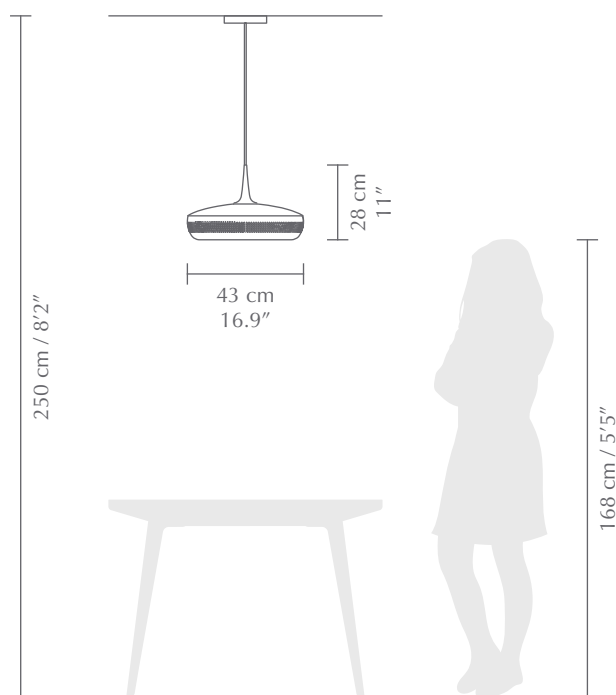

COLOUR VARIATIONS

matt white

polished steel

polished copper

polished brass

slate
(RAL: 7000)

ochre
(RAL: 070 70 40)

umber
(RAL: 7006)

red earth
(RAL: 030 50 40)

black