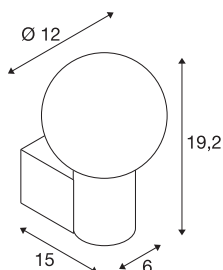

## VARYT

wall-mounted light, round, 1x max. 6W E14, white

The VARYT wall-mounted light brings modern, elegant and exclusive SLV design to every bathroom. The high-quality aluminium and steel-finished lights are available in four trendsetting colours. The white Triplex glass shade emits a homogenous light that transforms any angle into a feel-good oasis. Thanks to its IP44 protection class, the VARYT is naturally also protected against water spray.

## TECHNICAL DATA

Item no.	1007602
Socket	E14
Lamp	C35
Number of sockets	1
Lamps included	No
IP Code	IP44
Impact resistance class	IK 02
Assembly	Surface
Assembly details	Wall
Primary nominal voltage	220-240V ~50/60Hz
Safety class	I
Wattage	6 W
Minimum ambient temperature	-20 °C
Maximum ambient temperature	40 °C
Temperature at glass (light emission)	45.6 °C
Color	white
Width	12 cm
Height	19.2 cm
Depth	15 cm
Net weight	0.81 kg
Gross weight	0.867 kg
BIG WHITE Page	327