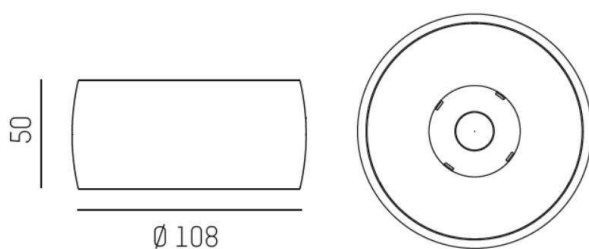

VIBO

668-001010824660

VIBO SD SURFACE MOUNTED SPOTLIGHT made of aluminium, black matt, similar to RAL 9005, stray light-free hexagonal lens beam 35°, light output direct, UGR <16, with converter, max. 500mA, dimmability: not dimmable, IP20

DRAWING

TECHNICAL DETAILS

System perform. [W]	8
Bulb type	LED
Luminous flux [lm]	390
Current sec. [mA]	500
Colour temp. [K]	4000K
CRI	>90
UGR	<16
Optics	stray light-free hexagonal lens
Designer	INHOUSE
Converter	with converter
Dimming	not dimmable
Light output	direct
Beam angle [°]	35°
Voltage [V]	220-240V 50/60Hz
Material	aluminium
Height [mm]	50
Diameter [mm]	108
IP protection class	IP20
Voltage class	protection cl. I
Net weight [kg]	0,44
Color lamp	black matt
RAL	9005
EAN-Number	9008905781766
Lifetime [h]	L80 B10 50 000
Energy efficiency cl.	G
No. of luminaires B16A	50

LIGHT DISTRIBUTION CURVE

The values are rated values. Power and luminous flux are initially subject to a tolerance of +/- 10%. Colour temperature tolerance: +/- 150 K. The values apply to an ambient temperature of 25°C unless otherwise specified.