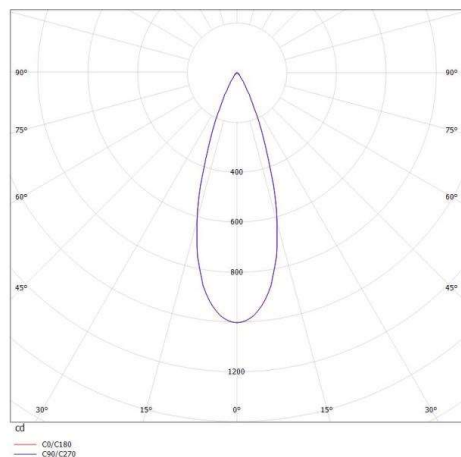

VIBO

668-001010824660

VIBO SD SURFACE MOUNTED SPOTLIGHT made of aluminium, black matt, similar to RAL 9005, stray light-free hexagonal lens beam 35°, light output direct, UGR <16, with converter, max. 500mA, dimmability: not dimmable, IP20

DRAWING

TECHNICAL DETAILS

System perform. [W]	8
Bulb type	LED
Luminous flux [lm]	390
Current sec. [mA]	500
Colour temp. [K]	4000K
CRI	>90
UGR	<16
Optics	stray light-free hexagonal lens
Designer	INHOUSE
Converter	with converter
Dimming	not dimmable
Light output	direct
Beam angle [°]	35°
Voltage [V]	220-240V 50/60Hz
Material	aluminium
Height [mm]	50
Diameter [mm]	108
IP protection class	IP20
Voltage class	protection cl. I
Net weight [kg]	0,44
Color lamp	black matt
RAL	9005
EAN-Number	9008905781766
Lifetime [h]	L80 B10 50 000
Energy efficiency cl.	G
No. of luminaires B16A	50

LIGHT DISTRIBUTION CURVE

The values are rated values. Power and luminous flux are initially subject to a tolerance of +/- 10%. Colour temperature tolerance: +/- 150 K. The values apply to an ambient temperature of 25°C unless otherwise specified.