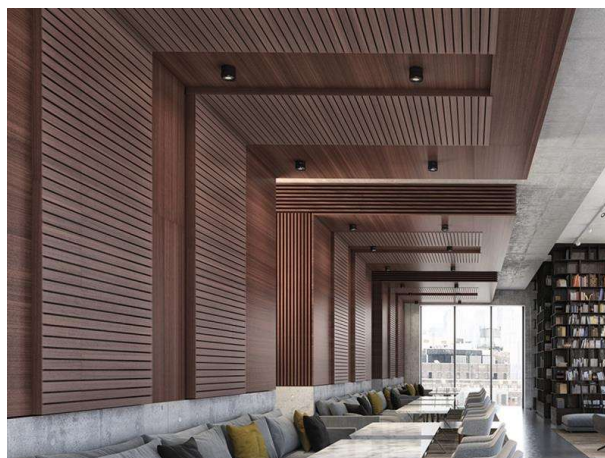

VIBO

668-001010824660

VIBO SD SURFACE MOUNTED SPOTLIGHT made of aluminium, black matt, similar to RAL 9005, stray light-free hexagonal lens beam 35°, light output direct, UGR <16, with converter, max. 500mA, dimmability: not dimmable, IP20

DRAWING

TECHNICAL DETAILS

System perform. [W]	8
Bulb type	LED
Luminous flux [lm]	390
Current sec. [mA]	500
Colour temp. [K]	4000K
CRI	>90
UGR	<16
Optics	stray light-free hexagonal lens
Designer	INHOUSE
Converter	with converter
Dimming	not dimmable
Light output	direct
Beam angle [°]	35°
Voltage [V]	220-240V 50/60Hz
Material	aluminium
Height [mm]	50
Diameter [mm]	108
IP protection class	IP20
Voltage class	protection cl. I
Net weight [kg]	0,44
Color lamp	black matt
RAL	9005
EAN-Number	9008905781766
Lifetime [h]	L80 B10 50 000
Energy efficiency cl.	G
No. of luminaires B16A	50