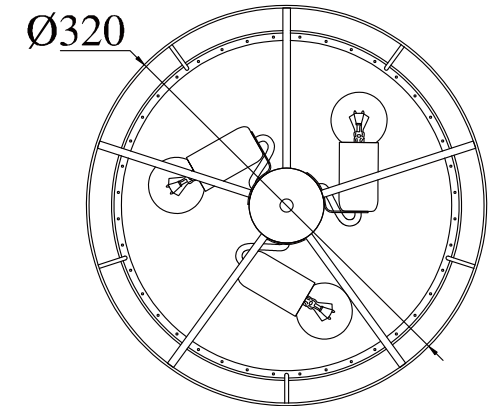

Instruction

Collection: Diamant crystal
Series: Otilia
Model: DIA700-CL-03-G
Pendant lamp

A=20
B=1

REMOVE COVER
BEFORE USING LAMP

– Pendant lamp

3 x E14 (60w)

MAYTONI
DECORATIVE LIGHTING

www.maytoni.de