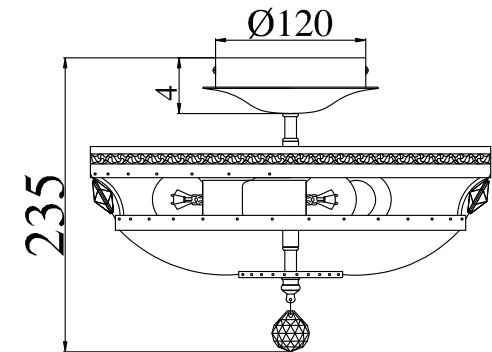

Instruction

Collection: Diamant crystal
Series: Otilia
Model: DIA700-CL-03-G
Pendant lamp

A=20
B=1

REMOVE COVER
BEFORE USING LAMP

– Pendant lamp

3 x E14 (60w)

MAYTONI
DECORATIVE LIGHTING

www.maytoni.de