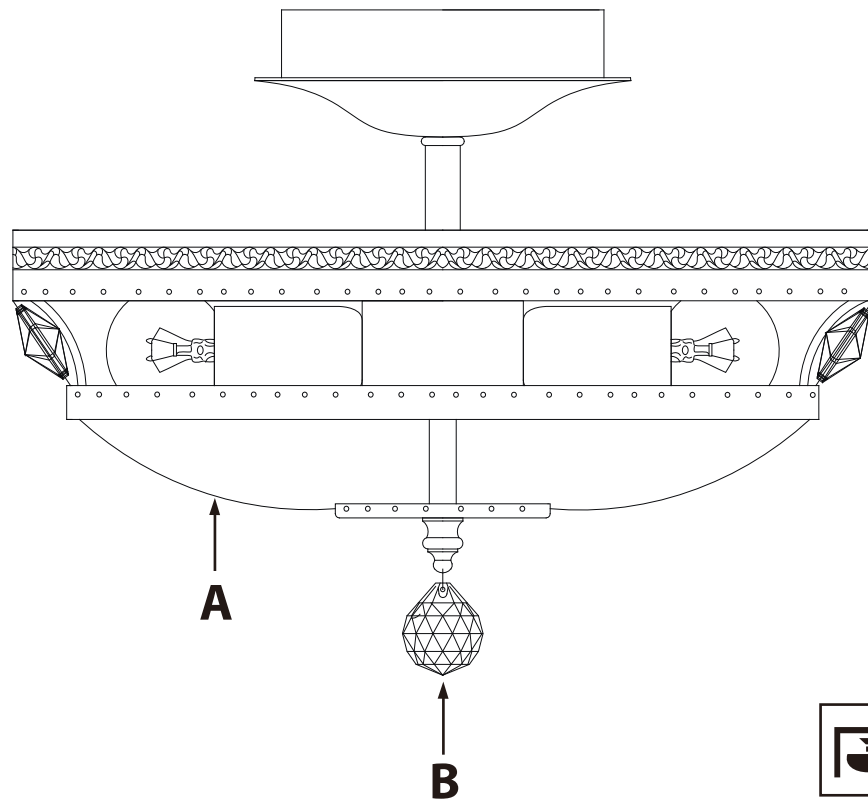

Instruction

Collection: Diamant crystal
Series: Otilia
Model: DIA700-CL-03-G
Pendant lamp

A=20
B=1

REMOVE COVER
BEFORE USING LAMP

– Pendant lamp

3 x E14 (60w)

MAYTONI
DECORATIVE LIGHTING

www.maytoni.de