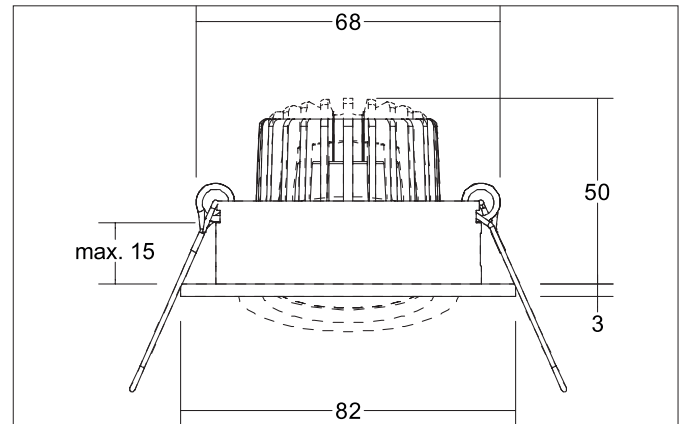

TIRREL-R LED recessed spot set, DALI dimmable, incl. connection**box**

Article no. 41443633

Light.
For Generations.**Tender**

LED recessed spot set, DALI dimmable, incl. connection box, Round. Toolless ceiling installation by installation springs. Ceiling cut-out \varnothing 68 mm, Installation depth 50 mm, Outer diameter 82 mm, Weight 0,277 kg, Reflector silver with rotationssymmetrical, deep, wide distributed light intensity. optimal light distribution due to a glass transparent cover. Luminous flux 680 lm, Power 1 x 6 W, Light colour warm white, Correlated color temprature (CCT) 3.000 K, Colour rendering index CRI > 80, Housing material: Aluminium / Glass / Plastic, Colour: Champagne, Permissible ambient temperature (ta): -20 °C - +25 °C, Protection class (EN 61140): II, Degree of protection (DIN EN 60529): IP20, .With electronic driver, DALI-2 dimmable.

Product Benefits

- LED recessed spotlight in round design made of solid aluminum with LED module 6 W (3.000 K) and dimmable DALI converter WITHOUT glow-in-the-dark effect.
- Ceiling cut-out 68 mm, diameter 82 mm, installation depth 50 mm, IP20.
- Swivel range 25°.
- Large color variation. Without visible snap ring.
- Classic, formally restrained design.
- In the same optics also in GX5.3 or GU10 version and as a dimmable Set phase section or DALI and as a loudspeaker version.
- In addition, in the same surface structure and in the same color also available in square version.

TIRREL-R LED recessed spot set, DALI dimmable, incl. connection**box**

Article no. 41443633

Light.
For Generations.

Article data	
Article no.	41443633
GTIN	4251433949152
Series name	TIRREL-R
Short description	LED recessed spot set, DALI dimmable, incl. connection box
Material	Aluminium / Glass / Plastic
Colour	Champagne
Type of surface	Matt
Shape	Round
Outer diameter	82 mm
Built-in diameter	68 mm
Installation depth	50 mm
Hight	3 mm
Scope of delivery	Incl. 5-pole connection box
Weight	0.277 kg