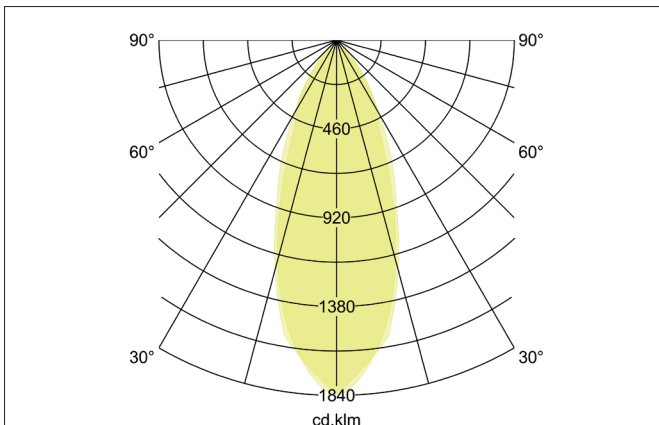

TIRREL-R LED recessed spot set, DALI dimmable, incl. connection**box**

Article no. 41443633

Light.
For Generations.**Tender**

LED recessed spot set, DALI dimmable, incl. connection box, Round. Toolless ceiling installation by installation springs. Ceiling cut-out \varnothing 68 mm, Installation depth 50 mm, Outer diameter 82 mm, Weight 0,277 kg, Reflector silver with rotationssymmetrical, deep, wide distributed light intensity. optimal light distribution due to a glass transparent cover. Luminous flux 680 lm, Power 1 x 6 W, Light colour warm white, Correlated color temprature (CCT) 3.000 K, Colour rendering index CRI > 80, Housing material: Aluminium / Glass / Plastic, Colour: Champagne, Permissible ambient temperature (ta): -20 °C - +25 °C, Protection class (EN 61140): II, Degree of protection (DIN EN 60529): IP20, .With electronic driver, DALI-2 dimmable.

Product Benefits

- LED recessed spotlight in round design made of solid aluminum with LED module 6 W (3.000 K) and dimmable DALI converter WITHOUT glow-in-the-dark effect.
- Ceiling cut-out 68 mm, diameter 82 mm, installation depth 50 mm, IP20.
- Swivel range 25°.
- Large color variation. Without visible snap ring.
- Classic, formally restrained design.
- In the same optics also in GX5.3 or GU10 version and as a dimmable Set phase section or DALI and as a loudspeaker version.
- In addition, in the same surface structure and in the same color also available in square version.

Lighting technology	
Colour temperature	3.000 K
Light output	Direct
Luminous flux	680 lm
System efficiency	113 lm/W
Colour rendering	CRI > 80
Reflector	High-gloss
Reflektorfarbe	silver
Beam angle	38°
Light sharing	Symmetric
Adjustable color temperature	No