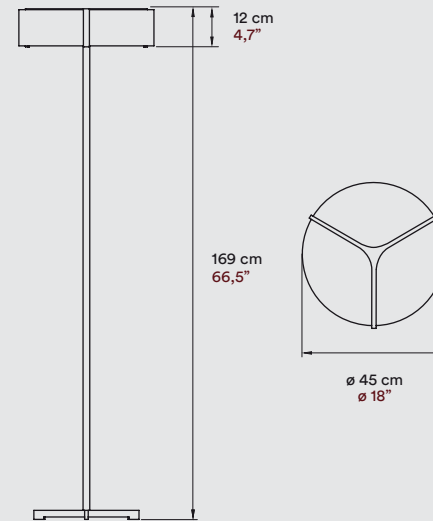

● **THESIS - TABLE**
 29 Grey Wood Veneer & Matt Black Metal Base.
 Photo: 4000k. "Casa en la Huerta". Valencia, Spain.
 Architect: Ramón Esteve Estudio.

● **THESIS - TABLE**
 29 Grey Wood Veneer & Matt Black Metal Base.
 Photo: 4000k. "Casa en la Huerta". Valencia, Spain.
 Architect: Ramón Esteve Estudio.

FLOOR

TABLE

MATERIALS & COMPONENTS

Wood Veneer Shade

Metal Tripod, Stem & Base

Electrical Cable with Dimming Switch

FLOOR 185 cm 73"

TABLE 145 cm 57"