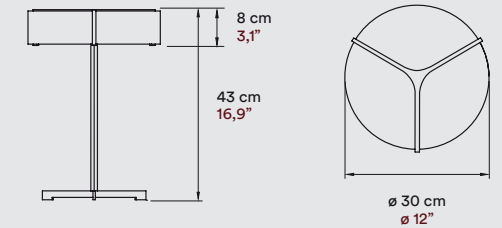

● **THESIS - TABLE**
 29 Grey Wood Veneer & Matt Black Metal Base.
 Photo: 4000k. "Casa en la Huerta". Valencia, Spain.
 Architect: Ramón Esteve Estudio.

● **THESIS - TABLE**
 29 Grey Wood Veneer & Matt Black Metal Base.
 Photo: 4000k. "Casa en la Huerta". Valencia, Spain.
 Architect: Ramón Esteve Estudio.

FLOOR

TABLE

MATERIALS & COMPONENTS

Wood Veneer Shade

Metal Tripod, Stem & Base

Electrical Cable with Dimming Switch

FLOOR 185 cm 73"

TABLE 145 cm 57"