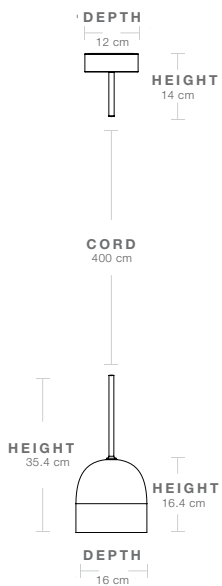

Materials & Finishes

SHADE FINISH

Gunmetal

BASE FINISH

Gunmetal, Brass Polished

CANOPY FINISH	Gunmetal
	
CORD SHAPE	Round
CORD COLOR	Black
MATERIALS	Gunmetal Shade, Brass Polished Detail, Gunmetal Canopy

Dimensions

LAMP WIDTH	16 cm
LAMP DEPTH	16 cm
LAMP HEIGHT	35,4 cm
SHADE WIDTH	16 cm
SHADE DEPTH	16 cm
SHADE HEIGHT	16.40 cm
CANOPY WIDTH	12 cm
CANOPY DEPTH	12 cm
CANOPY HEIGHT	14 cm
CANOPY LENGTH	400 cm

Weight

TOTAL WEIGHT	1.390 kg
SHADE WEIGHT	0.710 kg

Number of parcels	1
PACKAGING LENGTH	56.50 cm
PACKAGING WIDTH	35.70 cm
PACKAGING HEIGHT	30.00 cm
PACKAGING WEIGHT	7.680 kg
GROSS WEIGHT	9.070 kg

Electrical Specifications

BULB SOCKET	E14
RECOMMENDED BULB	1*4W LED, 400-500 lm
VOLTAGE	240V
BULB INCLUDED	No