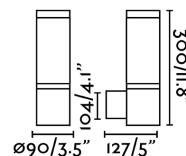

### Specifications

<b>Bulb:</b>	SMD LED 7W 3000K
<b>Bulb included:</b>	Yes
<b>Transformer:</b>	Driver
<b>Transformer included:</b>	Yes
<b>Voltage:</b>	220-240V
<b>Operating Frequency:</b>	
<b>IP:</b>	54
<b>Class:</b>	I
<b>Material:</b>	Aluminium and polycarbonate diffuser
<b>Recommended bulb:</b>	
<b>Length:</b>	127 mm
<b>Net Width:</b>	90 mm
<b>Height:</b>	300 mm
<b>Net Weight:</b>	1.10 kg
<b>Volume:</b>	0.00540 m3