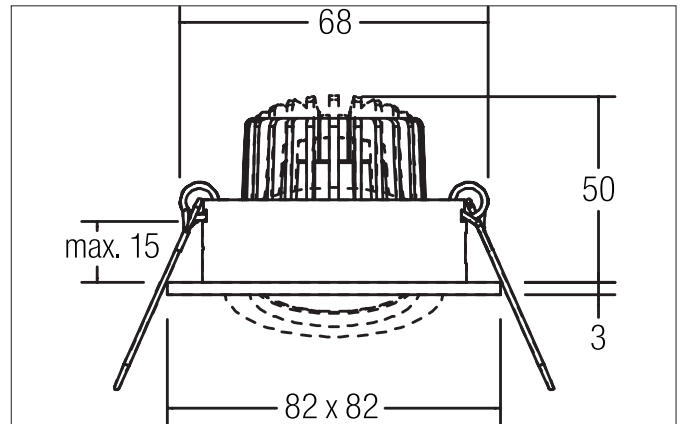

TIRREL-S LED recessed spot set, on/off switchable

Article no. 38144173

Light.
For Generations.**Tender**

LED recessed spot set, on/off switchable, Square. Toolless ceiling installation by installation springs. Ceiling cut-out Ø 68 mm, Installation depth 50 mm, Length 82 mm, Width 82 mm, Weight 0,245 kg. Reflector silver with rotationssymmetrical, deep, wide distributed light intensity. optimal light distribution due to a glass transparent cover. Luminous flux 680 lm, Power 1 x 6 W, Light colour warm white, Correlated color temprature (CCT) 3.000 K, Colour rendering index CRI > 80, Housing material: Aluminium / Glass, Colour: White structure, Permissible ambient temperature (ta): -20 °C - +25 °C, Protection class (EN 61140): II, Degree of protection (DIN EN 60529): IP20, .With electronic driver, on/off switchable.

Product Benefits

- LED recessed spot in square design made of solid aluminum.
with LED module 6 W (3,000 K) and switchable converter.
- Ceiling cutout 68 mm, diameter 82 mm, installation depth 50 mm, IP20.
- Pivoting range 25°.
- Large color variation. Without visible snap ring.
- Classic, formally restrained design.
- In the same look also in GX5.3 or GU10 version and as a dimmable set (trailing-edge phase or DALI) and as a loudspeaker.
- In addition in the same surface structure and in the same color also available in round design.

TIRREL-S LED recessed spot set, on/off switchable

Article no. 38144173

Light.
For Generations.

Article data	
Article no.	38144173
GTIN	4251433958369
Series name	TIRREL-S
Short description	LED recessed spot set, on/off switchable
Material	Aluminium / Glass
Colour	White
Type of surface	Structure
Shape	Square
Built-in diameter	68 mm
Installation depth	50 mm
Length	82 mm
Width	82 mm
Height	3 mm
Weight	0.245 kg