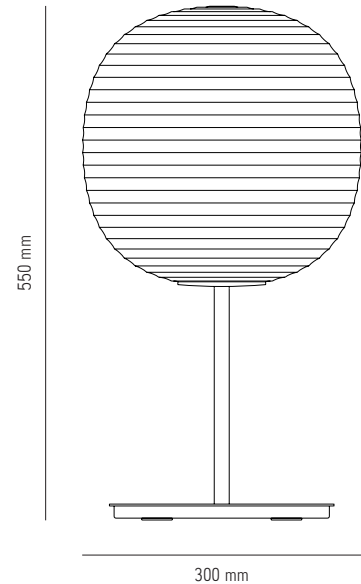

NEW WORKS.

Product Fact Sheet - Lighting - Lantern Table Lamp, Medium

Lantern Table Lamp, Medium

Anderssen & Voll

Bringing the soft illumination of its pendant predecessor, the Lantern Floor and Lantern Table Lamp complete this iconic family. Inspired by traditional Chinese rice paper lanterns, their frosted glass forms replicate that weightless glow. Firmly keeping this sculptural shape centre stage, a simple black steel base raises up its warm glow.

Ean No	Item No	Variation
5712826206218	20621	Black Base w. Frosted White Opal Glass

NEW WORKS.

Product Fact Sheet - Lighting - Lantern Table Lamp, Medium

Specifications

Product Name	Lantern Table Lamp, Medium
Designer	Anderssen & Voll
Year	2018
Category	Lighting
Type	Table Lamp
Material	Frosted opal glass w. powder coated steel base
Colour/Variant	Frosted white w. black base
Product Dimensions	H: 550 x Ø: 300 mm
Packaging Dimensions	H: 600 x W: 350 x D: 350 mm
Cord	Black PVC, 1800 mm - dimmable switch 300 mm from lamp base
Weight	6,5 kg
Weight (incl. Packaging)	7,6 kg
Light Source	E27 Max 60W / LED Max 11W (Dimmable Bulb only) 220-240V~ 50/60 Hz
Bulb	Not Included
Certification	CE, Class II, IP20
County of origin	China
Master packaging	1