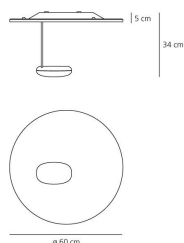

Droplet Mini Wall/Ceiling LED 2700K

Ross Lovegrove

IP20     Dimmerable: 

LUMINAIRE

- Watt: **29W**
- Voltage: **220V-240V**
- Delivered lumens output: **1168lm**
- CCT: **2700K**
- Efficiency: **44%**
- Efficacy: **40.28lm/W**
- CRI: **90**
- Dimmable Typology: **Push**

DESCRIPTION

Wall/ceiling lamp, extending the range of Droplet series. Materials: die-cast aluminium lighting unit; painted die-cast aluminium reflector.

PRODUCT CODE: 1471W10A

FEATURES

- Article Code: **1471W10A**
- Colour: **Polished chrome / Aluminium**
- Installation: **WallCeiling**
- Material: **Aluminium, steel**
- Series: **Design Collection, Hydro**
- Environment: **Indoor**
- Area contract: **Hospitality**
- Emission: **Indirect**
- design by: **Ross Lovegrove**

DIMENSIONS

- Height: **cm 34**
- Diameter: **cm 60**
- Impact Resistance: **N/D**
- Glow Wire Test: **960°**

SOURCES INCLUDED

- Category: **Led**
- Number: **1**
- Watt: **29W**
- Color temperature (K): **2700K**
- CRI: **90**
- Color Tolerance: **MacAdam 2SDCM**