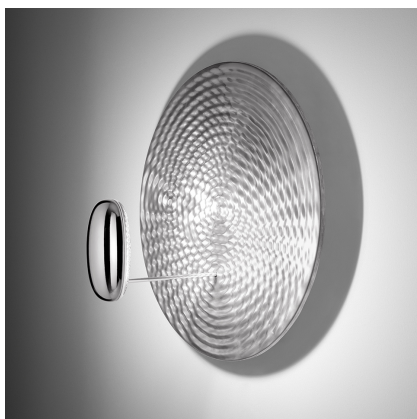

Droplet Mini Wall/Ceiling LED 2700K

Ross Lovegrove

IP20     Dimmerable: 

LUMINAIRE

- Watt: **29W**
- Voltage: **220V-240V**
- Delivered lumens output: **1168lm**
- CCT: **2700K**
- Efficiency: **44%**
- Efficacy: **40.28lm/W**
- CRI: **90**
- Dimmable Typology: **Push**

DESCRIPTION

Wall/ceiling lamp, extending the range of Droplet series. Materials: die-cast aluminium lighting unit; painted die-cast aluminium reflector.

PRODUCT CODE: 1471W10A

FEATURES

- Article Code: **1471W10A**
- Colour: **Polished chrome / Aluminium**
- Installation: **WallCeiling**
- Material: **Aluminium, steel**
- Series: **Design Collection, Hydro**
- Environment: **Indoor**
- Area contract: **Hospitality**
- Emission: **Indirect**
- design by: **Ross Lovegrove**

DIMENSIONS

- Height: **cm 34**
- Diameter: **cm 60**
- Impact Resistance: **N/D**
- Glow Wire Test: **960°**

SOURCES INCLUDED

- Category: **Led**
- Number: **1**
- Watt: **29W**
- Color temperature (K): **2700K**
- CRI: **90**
- Color Tolerance: **MacAdam 2SDCM**