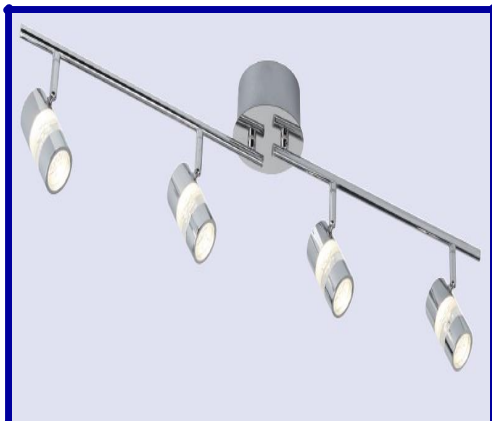

Product Information

4414CC

BUBBLES EFFECT IP44 LED 4LT BAR SPOT
CHROME&ACRYLIC SHADE

Colour	chrome	Finish	Plated
Material (1)	Mild Steel/Acrylic	Material (2)	Mild Steel/Acrylic
Height (mm)	168	Total Height (mm)	0
Length (mm)	900	Width (mm)	130
Projection (mm)	195	Base (mm)	
Back plate (mm)	D:115xH:50mm	Ceiling plate (mm)	
Chain length (mm)		Height adjustable	
Shade colour	clear acrylic/chrome metal	Shade material	acrylic/metal
Shade style			
Shade height 1 (mm)	84	Shade height 2 (mm)	
Shade width 1 (mm)	50	Shade width 2 (mm)	
Shade length 1 (mm)		Shade length 2 (mm)	
Lamp holder (1)	LED	Lamp holder (2)	
Bulb type (1)	Integrated LED	Bulb type (2)	
Bulb quantity (1)	4	Bulb quantity (2)	
Bulb included (1)	YES	Bulb included (2)	
Wattage (1)	18W	Wattage (2)	
Lumens (1)	1400	Colour temp Kelvin (1)	3000K
Lumens (2)		Colour temp Kelvin (2)	
Dimmable	YES	Barcode	5053423011844
Switch		Ballast / Drvr / Transfm	LED driver
Energy class		Operating voltage	230V 50hz
Class	2 (Double Insulated)	IP rating	IP44
Net Wt. (kg)	1.540	Gross Wt. (kg)	1.770
Box height (mm)	510	Box depth (mm)	155
Box width (mm)	180	Inner box quantity	1
Supply cable	Single 20AWG pvc cable from block to driver.		