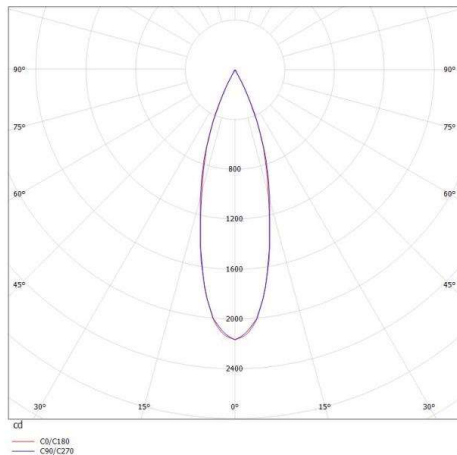

LIRO SD

472-20083560

LIRO SD SURFACE MOUNTED CEILING LUMINAIRE made of aluminium, white black, similar to RAL 9003/9005, beam 30°, light output direct, IP20

DRAWING

TECHNICAL DETAILS

System perform. [W]	9
Bulb type	LED
Luminous flux [lm]	620
Colour temp. [K]	2700K
CRI	>90
Light output	direct
Beam angle [°]	30°
Voltage [V]	220-240V 50/60Hz
Material	aluminium
Length [mm]	60
Width [mm]	60
Height [mm]	70
IP protection class	IP20
Voltage class	protection cl. I
Net weight [kg]	0,30
Color lamp	white black
RAL	9003/9005
EAN-Number	9010506139587
Lifetime [h]	25 000

LIGHT DISTRIBUTION CURVE

The values are rated values. Power and luminous flux are initially subject to a tolerance of +/- 10%. Colour temperature tolerance: +/- 150 K. The values apply to an ambient temperature of 25°C unless otherwise specified.