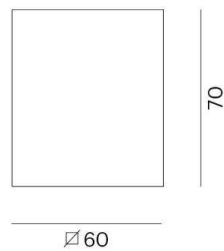

LIRO SD

472-20083560

LIRO SD SURFACE MOUNTED CEILING LUMINAIRE made of aluminium, white black, similar to RAL 9003/9005, beam 30°, light output direct, IP20

DRAWING

TECHNICAL DETAILS

System perform. [W]	9
Bulb type	LED
Luminous flux [lm]	620
Colour temp. [K]	2700K
CRI	>90
Light output	direct
Beam angle [°]	30°
Voltage [V]	220-240V 50/60Hz
Material	aluminium
Length [mm]	60
Width [mm]	60
Height [mm]	70
IP protection class	IP20
Voltage class	protection cl. I
Net weight [kg]	0,30
Color lamp	white black
RAL	9003/9005
EAN-Number	9010506139587
Lifetime [h]	25 000

LIGHT DISTRIBUTION CURVE

The values are rated values. Power and luminous flux are initially subject to a tolerance of +/- 10%. Colour temperature tolerance: +/- 150 K. The values apply to an ambient temperature of 25°C unless otherwise specified.