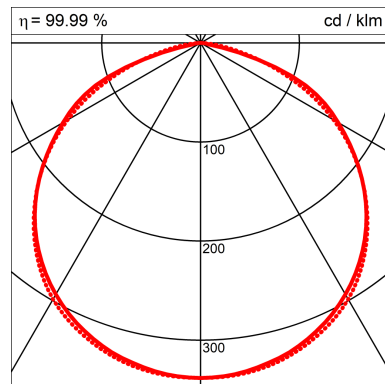

GIÙUP
GIÙUP APB-40

Luminaires

Hersteller	ICONE
Article number	GIÙUP APB-40
Product name	GIÙUP
Product group	wall-mounted luminaire
Mounting type	Surface mounted
Mounting place	Wall
Designer	Marco Pagnoncelli
Test mark	CE

Model / Variant / Configuration

Number / Name	BI

Description

white

Luminaires

Absolute Photometry	
System Light flux	3799.62 Lm
Luminaire output	95.00 Lm/W
LiTG class	A40
CIE flux codes	47 80 97 100 100
System power	40.0W
Protection class	Protection class I
Protection degree	IP 20