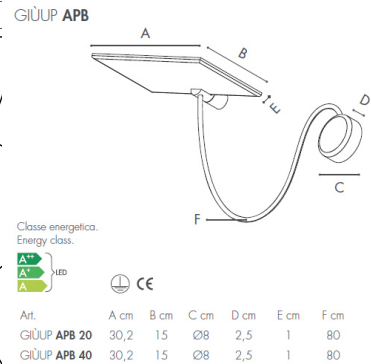

GIÙUP
GIÙUP APB-40

Luminaires

Hersteller	ICONE
Article number	GIÙUP APB-40
Product name	GIÙUP
Product group	wall-mounted luminaire
Mounting type	Surface mounted
Mounting place	Wall
Designer	Marco Pagnoncelli
Test mark	CE

Model / Variant / Configuration

Number / Name	BI

Description

white

Luminaires

Absolute Photometry	
System Light flux	3799.62 Lm
Luminaire output	95.00 Lm/W
LiTG class	A40
CIE flux codes	47 80 97 100 100
System power	40.0W
Protection class	Protection class I
Protection degree	IP 20