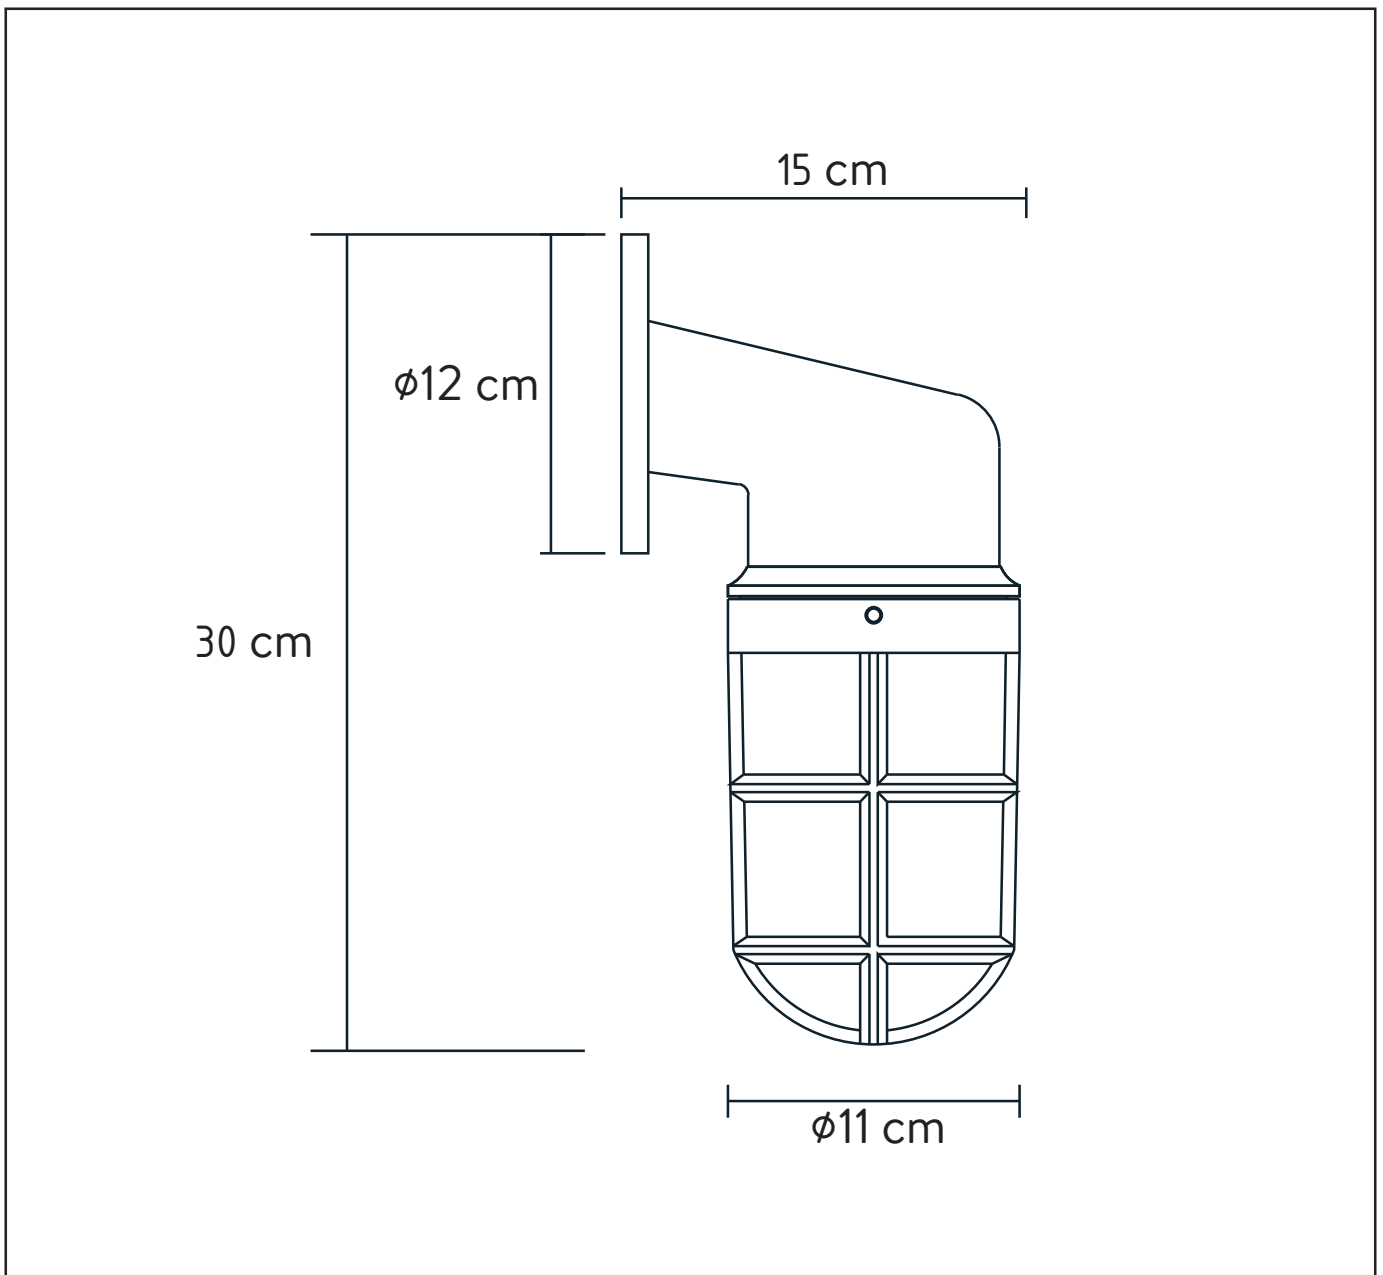

Item Number :11892/01/30

EAN code : 5411212114914

DUDLEY

General specifications

Dimensions LxWxH : 15cm x 11cm x 30 cm

Height minimum : 25 cm

Height maximum : 25 cm

Dimensions shade LxWxH : ϕ 10cm x 18cm

Main material : ALUMINIUM + GLASS

Ceiling rose material : -

Color : BLACK & YELLOW BRASS

Style : Retro

Shape : cylindrical

Weight : 1.86 kg

Warranty : 2 years

Product specifications

Dimmable : No

Light direction : Downlight

Adjustable in height : No

Directional : Not Directional

Cable : YES

Cable length : 35CM

Sensor : Without Sensor

Control : Light Switch Control

For more specifications, dimensions please visit
www.lucide.com