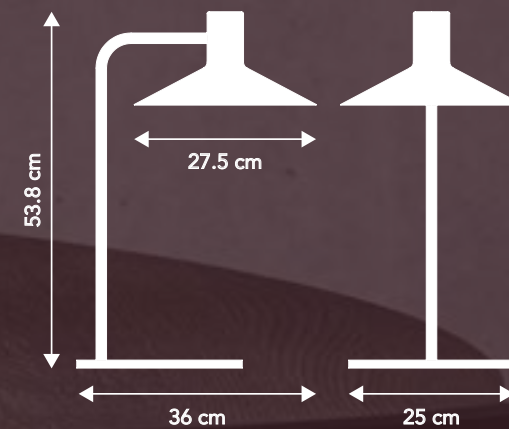

Matt wine red: art.no. 108394
MADE TO ORDER (4 WEEKS)