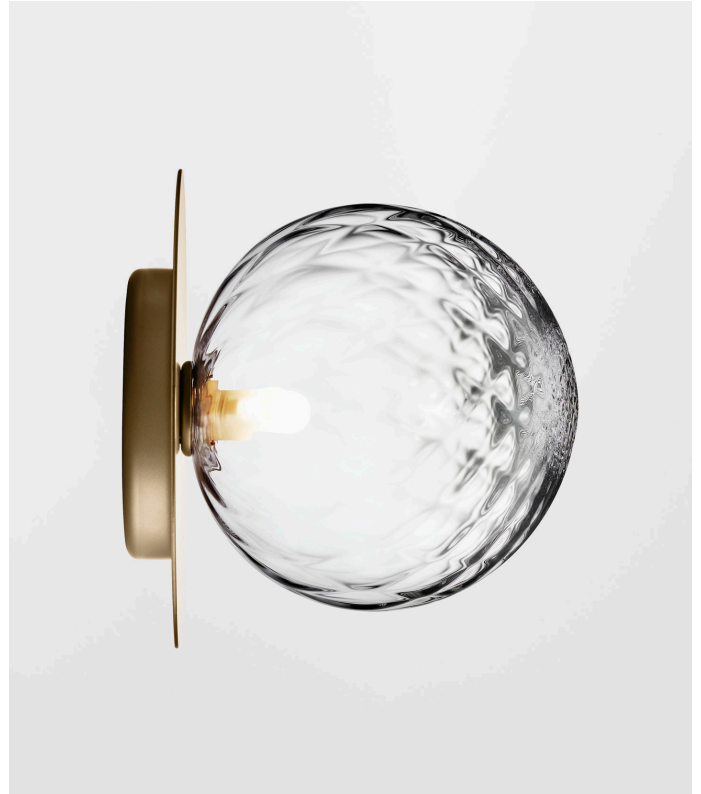

NUURA

LIILA 1 LARGE Nordic Gold - Optic Clear

Design: Sofie Refer, 2018. EU-model.

Liila 1 Large Wall/Ceiling in mouth-blown Optic Clear glass and Nordic Gold finish.

Liila Collection has a Nordic simplistic yet sensuous look due to the fine reflections in the glass and metal. The mouth blown glass is elegantly framed by the metal disc in soft metallic finish.

While the version in Optic Clear glass creates sparkeling reflections, the version in Opal White glass completes the minimalistic Nordic look.

Liila 1 Large Wall/Ceiling works perfectly single or grouped in a decorative formation. Liila 1 also suits smaller rooms, the bathroom and the entrance hall.

Liila collection:

The Liila collection include the following products:

- **Liila 1 Medium, Wall/Ceiling:** Nordic Gold/ Light Silver, Opal White/Optic Clear Glass
- **Liila 1 Large, Wall/Ceiling:** Nordic Gold/ Light Silver, Opal White/Optic Clear Glass
- **Liila 12, Wall/Ceiling:** Nordic Gold/ Light Silver, Opal White Optic Clear Glass

TECHNICAL INFO

Product no.: 04490123

Type: Wall Light - Indoor

Colour:

Glass: Optic Clear

Metal: Nordic Gold

Materials:

Powder coated metal