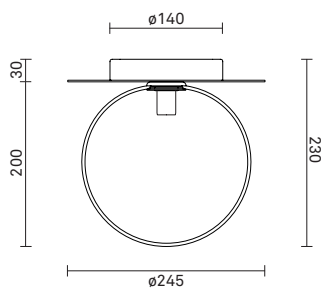

NUURA

LIILA 1 LARGE Nordic Gold - Optic Clear

Design: Sofie Refer, 2018. EU-model.

Liila 1 Large Wall/Ceiling in mouth-blown Optic Clear glass and Nordic Gold finish.

Liila Collection has a Nordic simplistic yet sensuous look due to the fine reflections in the glass and metal. The mouth blown glass is elegantly framed by the metal disc in soft metallic finish.

While the version in Optic Clear glass creates sparkeling reflections, the version in Opal White glass completes the minimalistic Nordic look.

Liila 1 Large Wall/Ceiling works perfectly single or grouped in a decorative formation. Liila 1 also suits smaller rooms, the bathroom and the entrance hall.

Liila collection:

The Liila collection include the following products:

- **Liila 1 Medium, Wall/Ceiling:** Nordic Gold/ Light Silver, Opal White/Optic Clear Glass
- **Liila 1 Large, Wall/Ceiling:** Nordic Gold/ Light Silver, Opal White/Optic Clear Glass
- **Liila 12, Wall/Ceiling:** Nordic Gold/ Light Silver, Opal White Optic Clear Glass