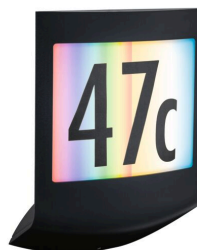

Artikelnummer:
94513

EAN-Nummer:
4000870945131

Name
Outdoor 230V Wall Lum. Padea RGBW IP44 RGBW 10W Sensor anthracite

Producer
Paulmann

illuminant data

starting time <	0 s
Luminous flux LED module 360°	1000 lm
Luminous flux LED module	1000 lm
apparent power	11 VA
useful luminous flux	550 lm

technical Data

Number of lighting outlets	01
net weight	1.035 g
gross weight	1.500 g
apparent power	11 VA
operating voltage	230 V
color temp	3.000 K
lifetime	30.000 h
Power consumption	9 W
Component parts	incl. 1x8,2 W
Colour	Anthracite
Material	Plastic
Dimmable	Yes
Inclusive lamp	✓

Kaufmaennische_Daten_II

packing unit SAP	1
Packaging dimensions	18 x 15 x 30 cm
customs tariff number	94054231900
country of origin	CN

dimensions

Width	198 mm
Height	252 mm
Dimensions (Height x Width x Depth)	252 x 198 x 71 mm
Depth	71 mm