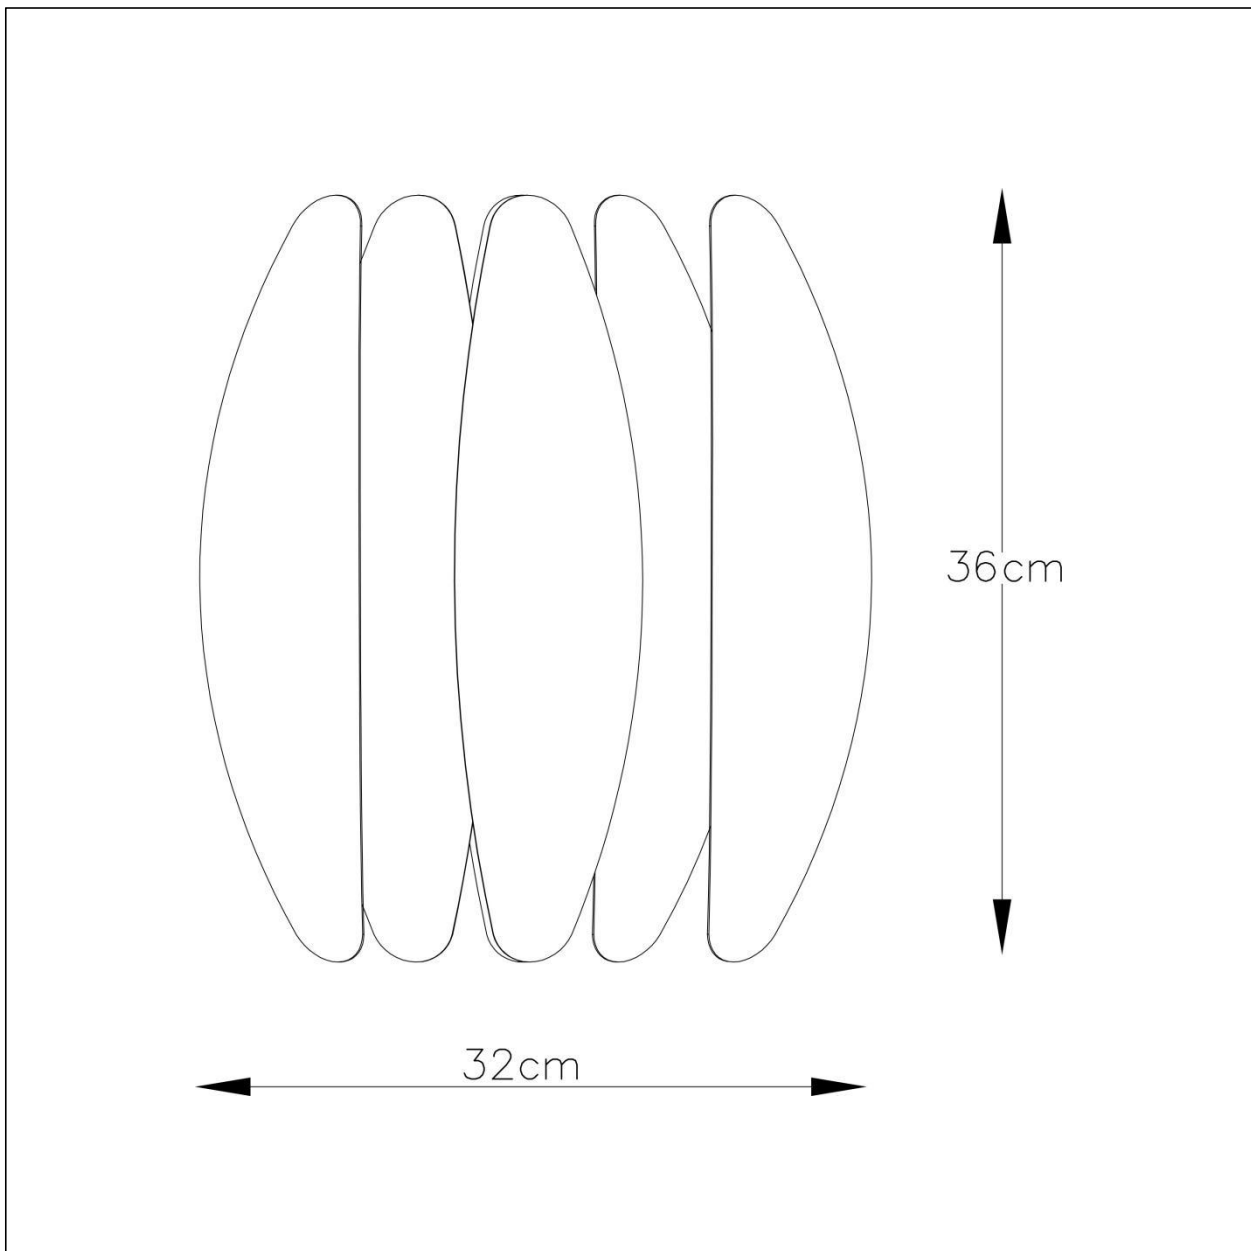

VIVANA

General

Dimensions LxWxH : 32 cm x 10.5 cm x 36 cm

Height minimum :

Height maximum : 36cm

Dimensions shade LxWxH :

Main material : Steel & Aluminum

Ceiling rose material : Steel

Color : Copper

Style : Modern

Shape : Oval

Weight : 0.8 kg

Warranty : 2 years

Product specifications

Dimmable : No

Light direction : Around (Diffuse)

LUCIDE

TECHNICAL DRAWING & DIMENSIONS

VIVANA

Item number : 74200/02/17

EAN code : 5411212740489

For more specifications of this product please visit

www.lucide.com

LUCIDE