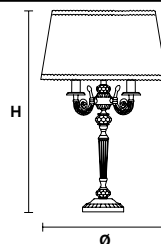

VE 1086 TL 1

Table lamp

CE

TECHNICAL INFORMATION

Ø 18 cm / 7.09"
 H 38 cm / 14.96"
 W 1.2 kg / 2.64 lb

LIGHTING SYSTEM

1×E14×40 W max
 (not included).

VE 1086 TL 3

Table lamp

CE

TECHNICAL INFORMATION

Ø 40 cm / 15.75"
 H 65 cm / 25.59"

LIGHTING SYSTEM

3×E14×40 W max
 (not included).

Telaio in ottone dorato.

Gold plated solid brass frame.

G03
 Shiny gold

G20
 Antiqued gold

G21
 Antiqued chrome

VE 1086 TL 1

Table lamp

CE

TECHNICAL INFORMATION

Ø 18 cm / 7.09"
H 38 cm / 14.96"
W 1.2 kg / 2.64 lb

LIGHTING SYSTEM

1×E12×40 W max
 (not included).

VE 1086 TL 3

Table lamp

CE

TECHNICAL INFORMATION

Ø 40 cm / 15.75"
H 65 cm / 25.59"

LIGHTING SYSTEM