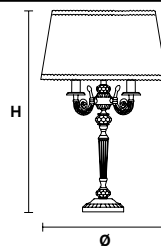

VE 1086 TL 1

Table lamp

CE

TECHNICAL INFORMATION

Ø 18 cm / 7.09"
 H 38 cm / 14.96"
 W 1.2 kg / 2.64 lb

LIGHTING SYSTEM

1×E14×40 W max
 (not included).

VE 1086 TL 3

Table lamp

CE

TECHNICAL INFORMATION

Ø 40 cm / 15.75"
 H 65 cm / 25.59"

LIGHTING SYSTEM

3×E14×40 W max
 (not included).

Telaio in ottone dorato.

Gold plated solid brass frame.

G03
 Shiny gold

G20
 Antiqued gold

G21
 Antiqued chrome

VE 1086 TL 1

Table lamp

CE

TECHNICAL INFORMATION

Ø 18 cm / 7.09"
H 38 cm / 14.96"
W 1.2 kg / 2.64 lb

LIGHTING SYSTEM

1×E12×40 W max
 (not included).

VE 1086 TL 3

Table lamp

CE

TECHNICAL INFORMATION

Ø 40 cm / 15.75"
H 65 cm / 25.59"

LIGHTING SYSTEM