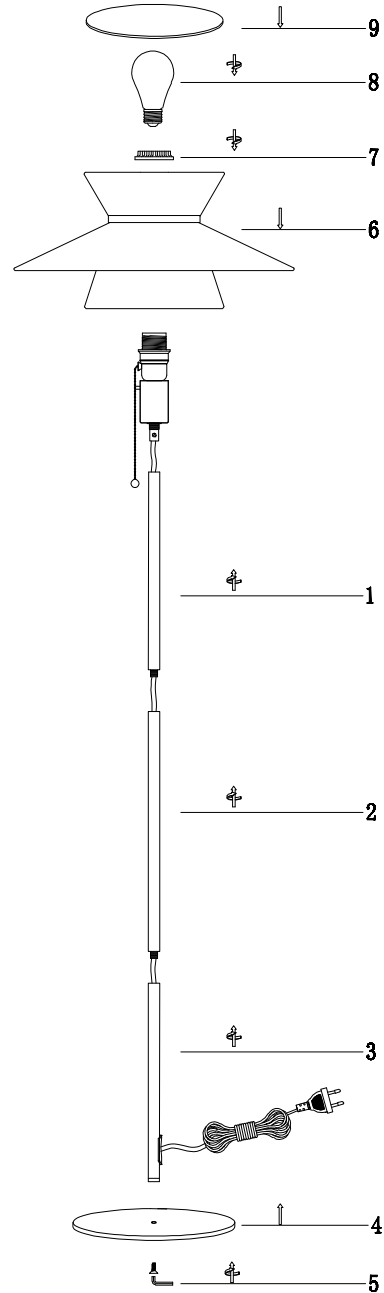

KARE

DESIGN

55977 Floor Lamp
Riva 160cm
 Bulb not included

NO	A	B	C	D	E	F	G	H
TYPE								
QTY	1PC	0PC	1PC	1PC	1PCS	1PCS	1PCS	1PCS

55977 Floor Lamp Riva 160cm
Bulb not included

KARRE
DESIGN

55977 Floor Lamp Riva 160cm
 Bulb not included

KARE
 DESIGN

NO	A	B	C	D	E	F	G	H
TYPE								
QTY	1PC	0PC	1PC	1PC	1PCS	1PCS	1PCS	1PCS