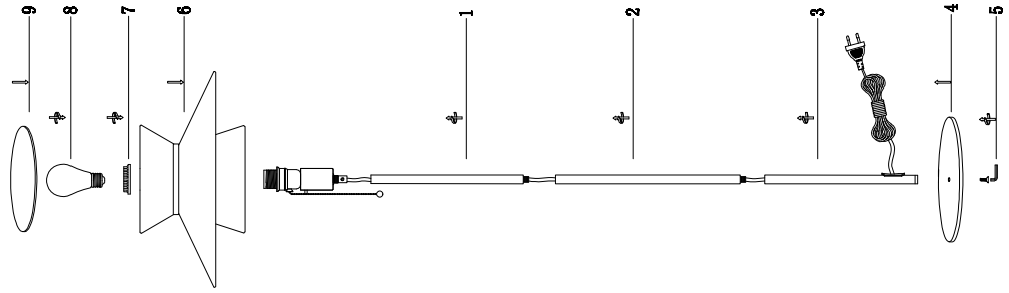

KARE

DESIGN

55977 Floor Lamp
Riva 160cm
 Bulb not included

NO	A	B	C	D	E	F	G	H
TYPE								
QTY	1PC	0PC	1PC	1PC	1PCS	1PCS	1PCS	1PCS

55977 Floor Lamp Riva 160cm
Bulb not included

KARRE
DESIGN

55977 Floor Lamp Riva 160cm
 Bulb not included

KARE
 DESIGN

NO	A	B	C	D	E	F	G	H
TYPE								
QTY	1PC	0PC	1PC	1PC	1PCS	1PCS	1PCS	1PCS