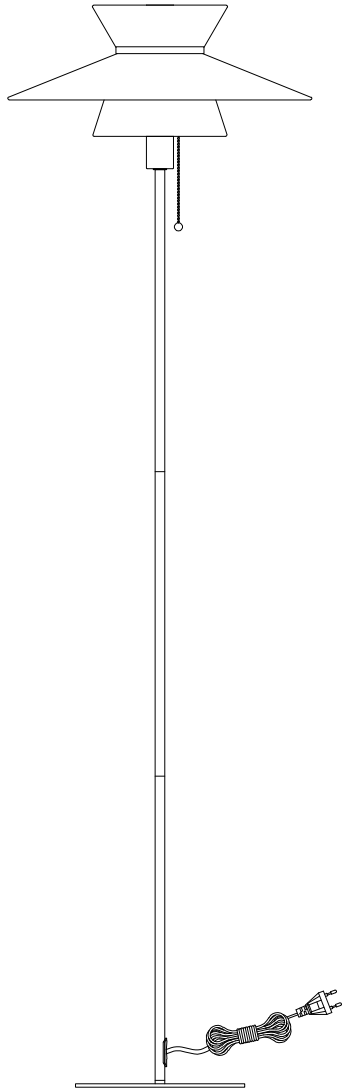

KARE

DESIGN

55977 Floor Lamp
Riva 160cm
 Bulb not included

NO	A	B	C	D	E	F	G	H
TYPE								
QTY	1PC	0PC	1PC	1PC	1PCS	1PCS	1PCS	1PCS

55977 Floor Lamp Riva 160cm
Bulb not included

KARRE
DESIGN

55977 Floor Lamp Riva 160cm
 Bulb not included

KARE
 DESIGN

NO	A	B	C	D	E	F	G	H
TYPE								
QTY	1PC	0PC	1PC	1PC	1PCS	1PCS	1PCS	1PCS