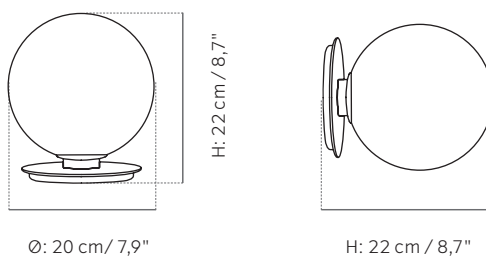

TR Bulb, Table / Wall Lamp

Production Process

Designed for longevity, TR Bulb uses LED technology, which, with normal use, should last many years. The globe is constructed from white opal glass, and the core structure is made from aluminium to draw heat away from the LED, allowing the bulb to run at its optimum temperature. Accessory fittings are made from marble or brass.

Materials

Marble or Brushed Brass, Opal Glass (Matt or Shiny), LED COB.

Natural material are subject to variations, therefore every single product is unique.

Weight item (kg)

1,6 kg

Voltage (V)

220 - 240V (EU)
110V (US)

Light Source & Energy Efficiency Class

E27, 7,2 Watt, A+ (Standard)
E27, 6 Watt (DtW)

Light Specification

Watt: 6W
Lumen: 70 Lm/W
K: 1800-2700 K
RA(CRI): > 80 - >90

Dimmer

Yes, Dim to Warm. From: Kelvin to: Kelvin.

Canopy

No.

Cord Material and Colour

Textile, Black

Cord Length (cm / in)

200 cm / 78,7"

Classification

CE and IP20

Certifications

LVD: EN 60598-2-4:1997; EN60598-2-1:1989;
EN 60598-1:2015; EN 62493:2015
EMC: EN 55015:2013 + A1:2015; EN
61547:2009; EN 61000-3-2:2014; EN 61000-
3-3:2013

Packaging Type

Brown Gift Box

Packaging Measurement (H * W * D)

26 cm * 50 cm * 25,6 cm

Care Instructions

Use a soft dry cloth to clean. Do not use any cleaners with chemicals or harsh abrasives. Avoid using water.

NOTE! The Brass surface have been lacquered, so any polishing will remove the lacquer and open up for natural oxidation.