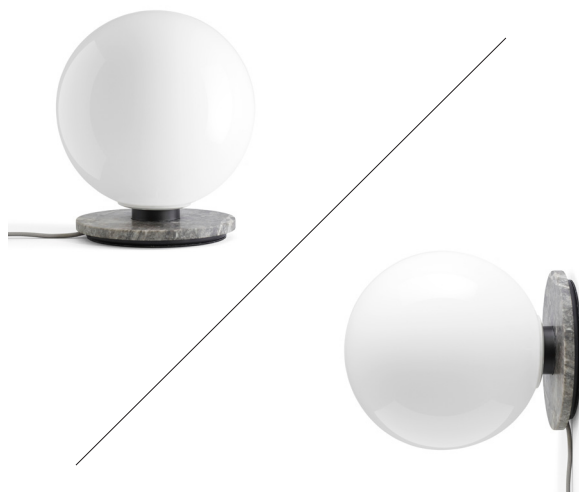

Grey Marble, Shiny Opal Bulb

1492629

Grey Marble, D1W, Shiny Opal Bulb

1492679