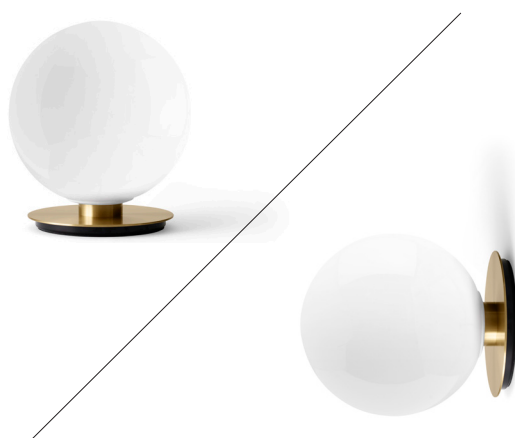

Brushed Brass, Shiny Opal Bulb

1462629

Brushed Brass, DtW, Shiny Opal Bulb

1462679