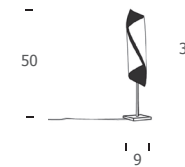

knikerboker

Scheda Tecnica

HUE' t 37

HUE' t 37

Table lamp
in polished steel
cm 10X10X50

Steel base
cm 9X9X1

Available electric supplies:

GU10 led
8W 230V
dimmable included
650 Lm emitted = 75W
3000°K - CRI>80
Dimmer 10-60W 240V