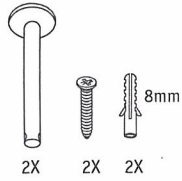

Paulmann

Safety Instructions

1, 2, 3, 4, 5, 6, 7, 24, 34

Info

www.paulmann.com

Paulmann Licht GmbH
Quezinger Feld 2
31832 Springe
Germany

www.paulmann.com

Art.-Nr.: **178.24**
178.34

(+MA 0326) PTL 04/18

178.24

178.34