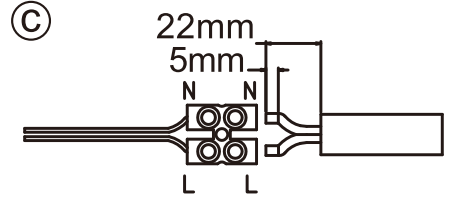

LED mirror lamp

Art.-Nr.: 98907/98908

2X

2X

Nicht enthalten (Not included)

A

OFF

B

C

C

OK

D

ON