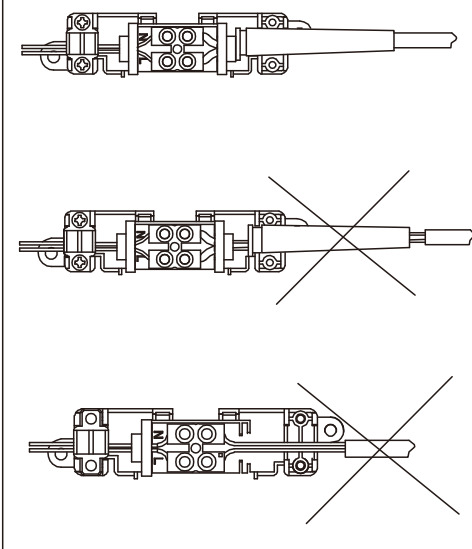

LED mirror lamp

Art.-Nr.: 98907/98908

2X

2X

Nicht enthalten (Not included)

A

OFF

B

C

C

OK

D

ON