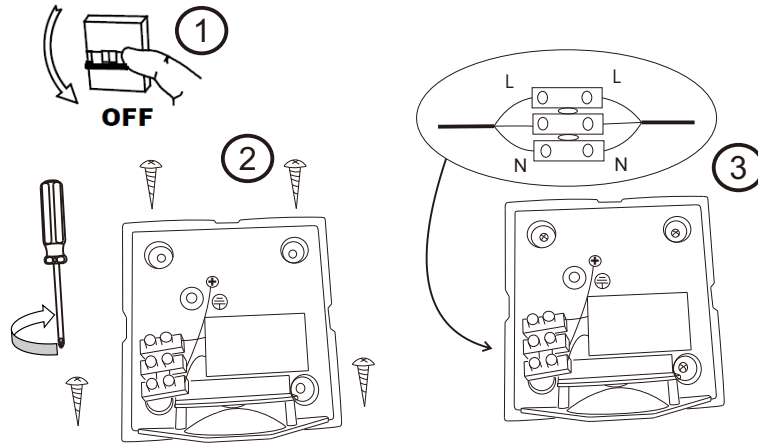

# Instruction

O577WL-L5B

MAX 5W  
450 Lumen

Model: O577WL-L5B  
Collection: Outdoor  
Series: Beekman

Wall Lamps