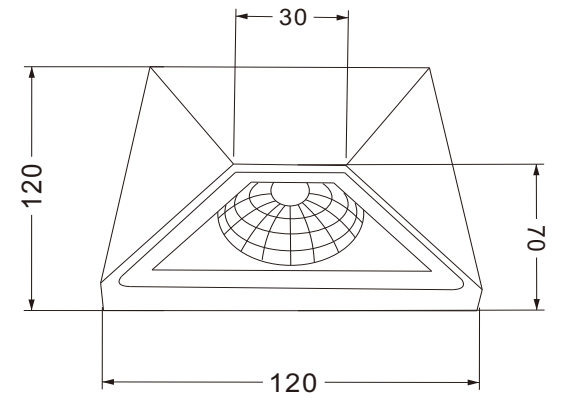

# Instruction

O577WL-L5B

MAX 5W  
450 Lumen

Model: O577WL-L5B  
Collection: Outdoor  
Series: Beekman

Wall Lamps