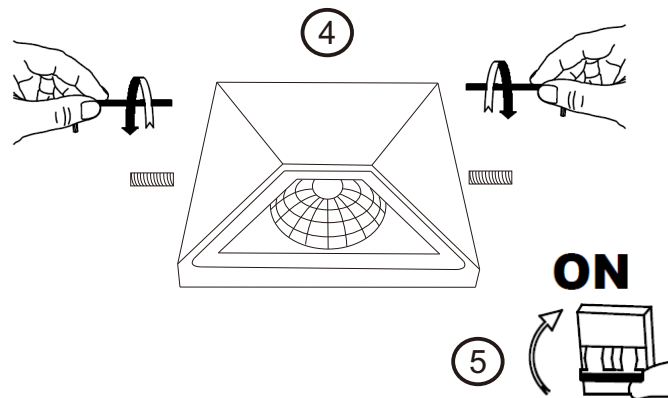

# Instruction

O577WL-L5B

MAX 5W  
450 Lumen

Model: O577WL-L5B  
Collection: Outdoor  
Series: Beekman

Wall Lamps