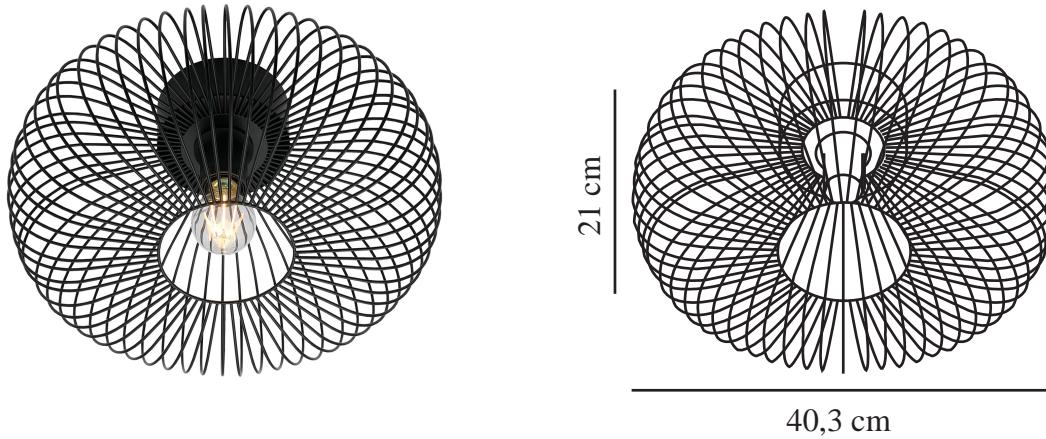

BERONI | CEILING LIGHT | BLACK

2412336003

nordlux®

Voltage (V): 220-240 Volt
IP degree: IP20
Maximum bulb wattage (W): 60 W
Class (Class 1, Class 2, Class 3):
Class 2 (Double isolated)
Socket type: E27
Parallel connection: False

Height (cm): 15
Width (cm): 40.3
Shade Diameter (cm): 40.3
Length (cm): 40.3

EAN: 5704924018473
TUN: 2378784
Item Number: 2412336003

Pcs Per Master Carton: 3
Sales Box Height (cm): 26
Sales Box Width(cm): 45
Sales Box Depth (cm): 45
Sales Box Volume m³ : 0.0526
Product net weight (kg): 1.74

Primary material: Metal
Secondary material: Plastic
Colour: Black

- Minimalist, yet industrial design.
- Create your own design expression with a decorative bulb

The Beroni ceiling light has a distinct and minimalist design that creates a fascinating light and shadow play. The curved metal wires create an open and airy look, where you can create your own design expression by adding a decorative bulb.