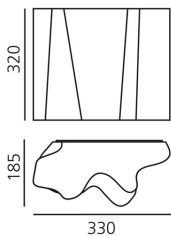

Logico Wall - White

Gerhard Reichert, Michele De Lucchi

IP20     Dimmerable: 

LUMINAIRE

- Watt: **104W**
- Voltage: **220V-240V**
- Delivered lumens output: **1151lm**
- CCT: **2800K**
- Efficiency: **70%**
- Efficacy: **11.06lm/W**
- CRI: **100**

DESCRIPTION

PRODUCT CODE: 0391030A

FEATURES

- Article Code: **0391030A**
- Colour: **White**
- Installation: **Wall**
- Material: **Blown glass, steel**
- Series: **Design Collection**
- Environment: **Indoor**
- Area contract: **Hospitality, null, Office, Residential**
- Emission: **Diffused And Direct**
- design by: **Gerhard Reichert, Michele De Lucchi**

DIMENSIONS

- Length: **cm 33**
- Width: **cm 18.5**
- Height: **cm 32**

NOT INCLUDED SOURCES

- Category: **HALO**
- Number: **2**
- Watt: **57W**
- Socket: **E27**
- Color Rendering: **2800K**

ALTERNATIVE SOURCES

- Category: **LED RETROFIT**
- Number: **2**
- Watt: **8W**
- Delivered lumens output: **900lm**
- Socket: **E27**