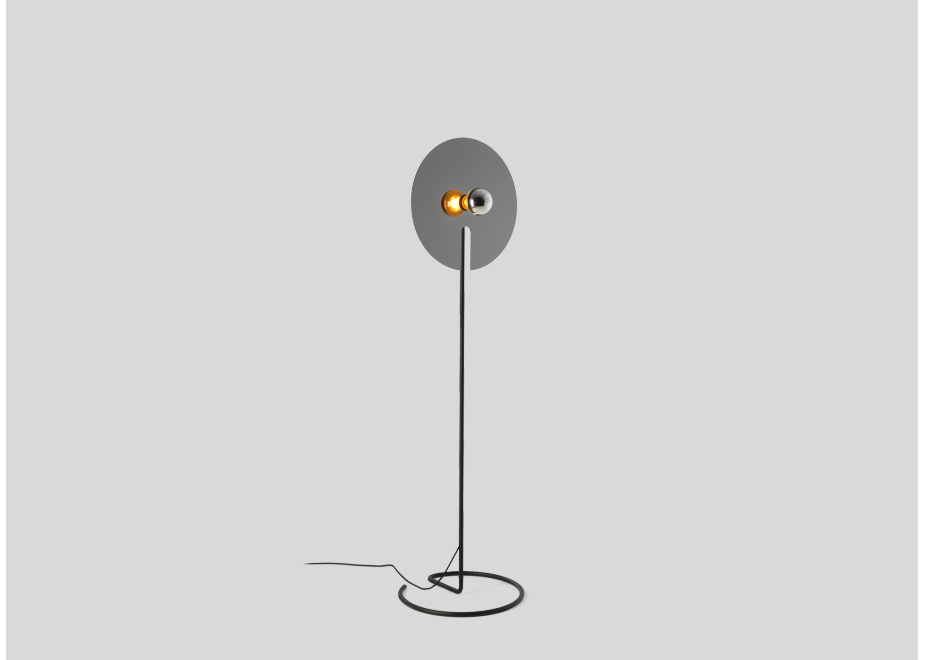

WEVER & DUCRÉ
LIGHTING

MIRRO FLOOR 2.0

6311E8NB0

Project

Type

Notes

Quantity

Date

GENERAL

Floor

Surface

Jet Black + Black Chrome

IP20

Interior

LED

E27

Socket E27

max. 15 W

PHYSICAL

Diameter 450 mm

Height 1575 mm

3.3 kg

cable plug with dimmer

ELECTRICAL

220 - 240 V

PC2

WEVER & DUCRÉ
LIGHTING

MIRRO FLOOR 2.0

6311E8NB0

DECO LAMPS

A60 LED Lamp

| TYPE | COLOUR | Ø·H (MM) | ORDERCODE |
|-------------|---------------|----------|-----------------|
| 2700K E27 | Gold Mirror | ø60·110 | 9 0 0 3 E 1 3 9 |
| 2700K E27 | Silver Mirror | ø60·110 | 9 0 0 3 E 1 4 0 |
| 2200K E27 | Gold Mirror | ø60·110 | 9 0 0 3 E 1 5 0 |