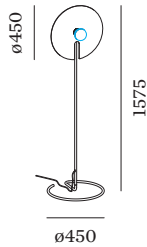

WEVER & DUCRÉ
LIGHTING

MIRRO FLOOR 2.0

6311E8NB0

Project

Type

Notes

Quantity

Date

GENERAL

Floor

Surface

Jet Black + Black Chrome

IP20

Interior

LED

E27

Socket E27

max. 15 W

PHYSICAL

Diameter 450 mm

Height 1575 mm

3.3 kg

cable plug with dimmer

ELECTRICAL

220 - 240 V

PC2