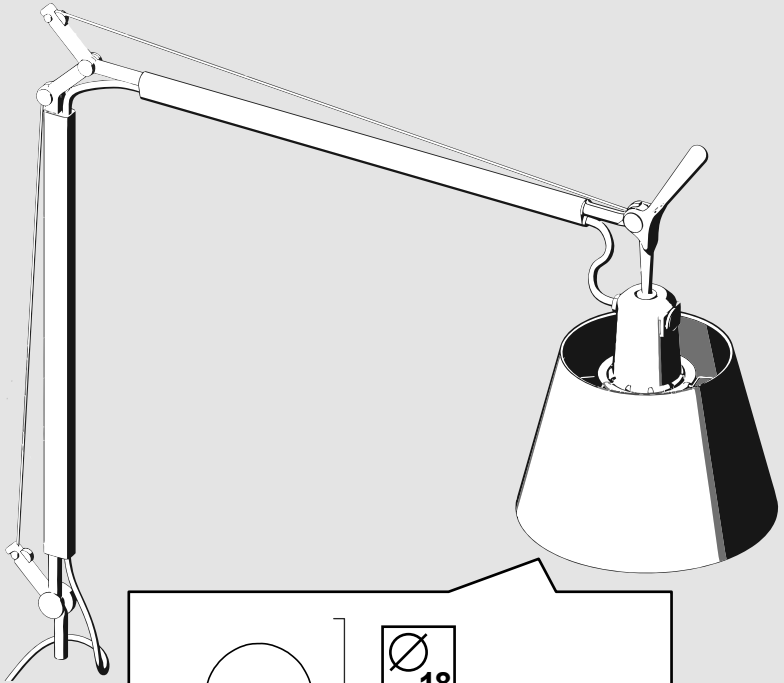

i

18

Max 8W LED E27

LED

HALO

HALO

FLUO

for USA/ CANADA only

Max 8W - E26
cULus SBLED LAMP