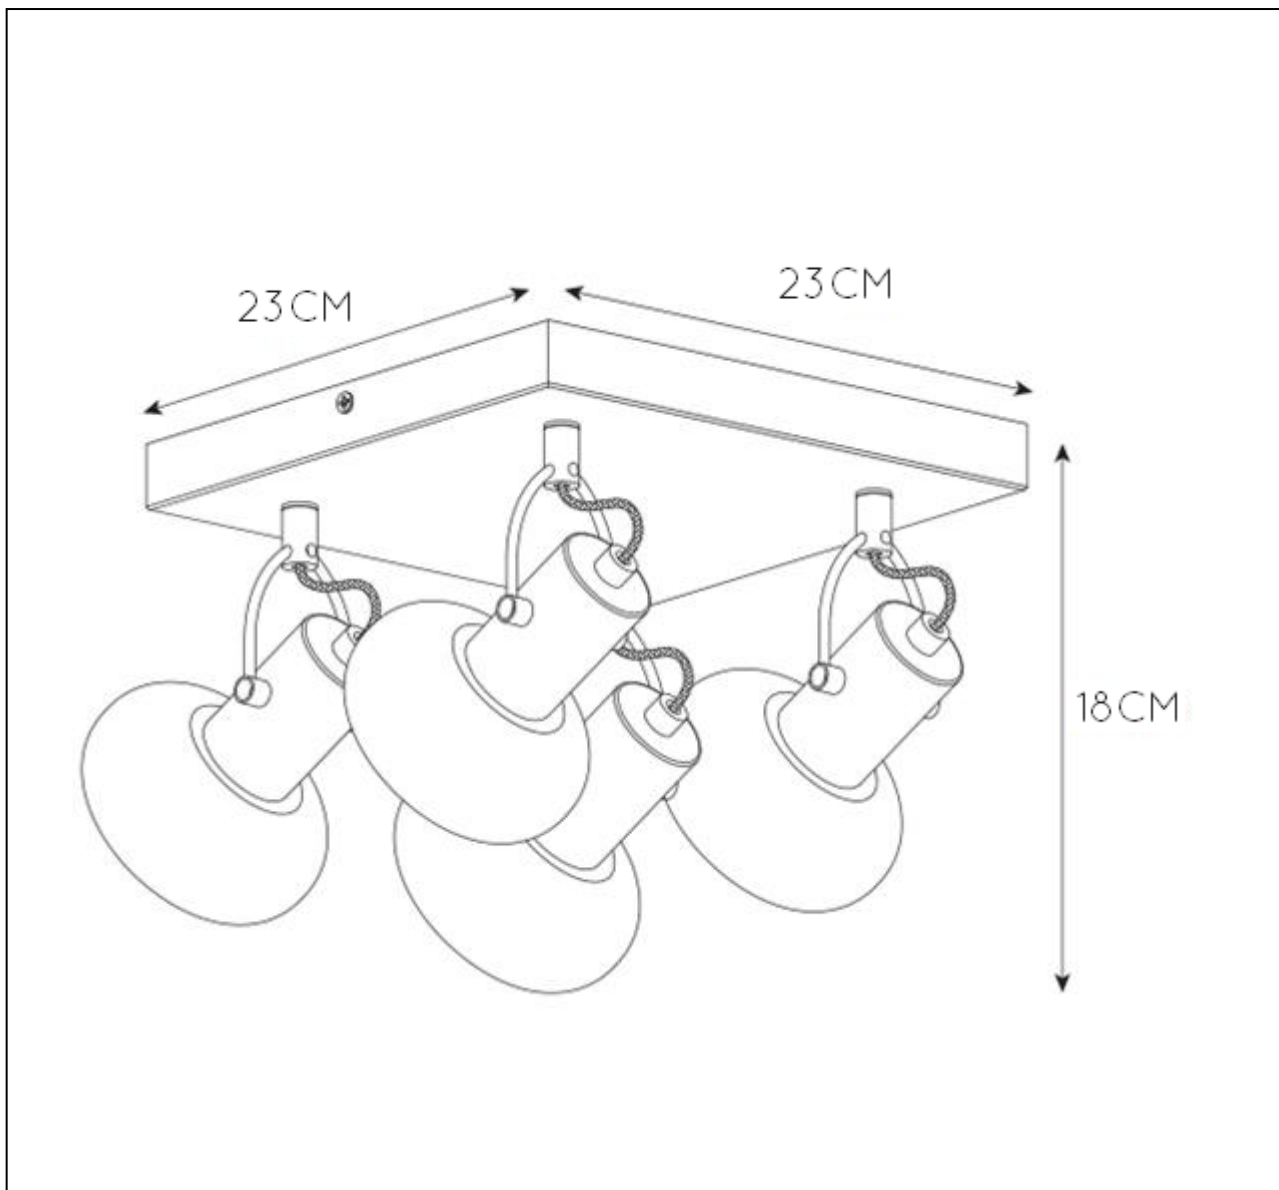

LUCIDE

GENERAL SPECIFICATIONS

RECOMMENDED LUCIDE
LIGHT SOURCE

49046/03/62

Light source dimmable : Yes

Light source incl. : No

General

Dimensions LxWxH : 23 cm x 23 cm x 18 cm
Height minimum : 14.5cm
Height maximum : 18cm
Dimensions shade LxWxH : 10 cm x 5.3cm x 10cm
Main material : Metal+glass
Ceiling rose material : Metal
Color : Matt black+smokey glass
Style : Modern
Shape : -
Weight : 1.16 kg
Warranty : 2 years

Product specifications

Dimmable : No
Light direction : Around (Diffuse)
Adjustable in height : Not Adjustable In
Height (Before Installation)
Directional : Directional
Cable : No Cable On Product
Cable length : -
Sensor : Without Sensor
Control : No
IP-Class : 20
Electric class : 1
Light source including: No
Lamp socket : E14
Light source number : 4
Power requirements : 220-240V~50Hz
Bulb type & maximum wattage : E14- max.25W

For more specifications of this product please visit

www.lucide.com

MADEE

Item number : 17993/14/30
EAN code : 5411212176806

For more specifications, dimensions please visit

www.lucide.com

LUCIDE

INSTALLATION DRAWING SPECIFICATIONS