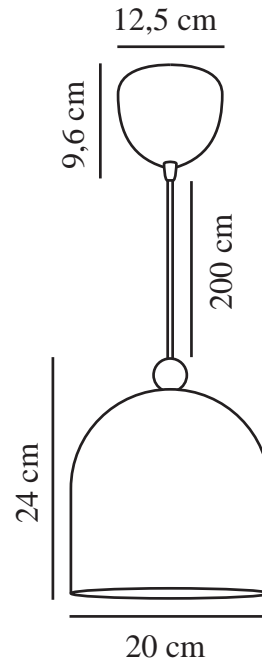

# GASTON | PENDANT | DUSTY GREEN

2412653023

nordlux®

Voltage (V): 220-240 Volt  
IP degree: IP20  
Maximum bulb wattage (W): 40  
Class (Class 1, Class 2, Class 3):  
Class 2 (Double isolated)  
Socket type: E27  
Parallel connection: False

Primary material: Metal  
Secondary material: Wood  
Colour of the cable: White  
Length of the cable (cm): 200  
Surface material of the cable:  
Plastic  
Is the cable replaceable: False  
Colour: Dusty green

Height (cm): 24  
Width (cm): 20  
Shade Diameter (cm): 20  
Lenght (cm): 20

EAN: 5704924018718  
TUN: 2378676  
Item Number: 2412653023  
Pcs Per Master Carton: 3

Sales Box Height (cm): 23.5  
Sales Box Width(cm): 24.5  
Sales Box Depth (cm): 24.5  
Sales Box Volume m<sup>3</sup> : 0.0141  
Product net weight (kg): 0.862

• Nordic style • A simple shape with a wooden detail

Gaston is a streamlined pendant in cute, muted tones. Featuring a rounded shape with a small wooden detail on top, Gaston adds a beautiful touch to any nursery or children's room.