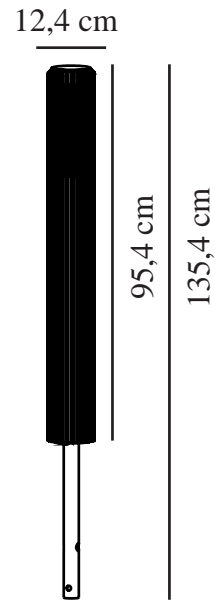

ALUDRA 95 | GARDEN LIGHT | SEASIDE BROWN METALLIC

nordlux®

2118038261

Voltage (V): 220-240 Volt
IP degree: IP44
Maximum bulb wattage (W): 15W
Class (Class 1, Class 2, Class 3):
Class 1 (Earth contact)
Socket type: E27
Parallel connection: True

Height (cm): 95.4
Shade Diameter (cm): 12.4
EAN: 5704924022104
TUN: 2389577
Item Number: 2118038261

Pcs Per Master Carton: 3
Sales Box Height (cm): 102
Sales Box Width(cm): 14.1
Sales Box Depth (cm): 14.1
Sales Box Volume m³ : 0.0203
Product net weight (kg): 3.99

Primary material: Aluminium
Secondary material: Plastic
Suitable for Seaside: True
Colour: Seaside brown metallic

- Beautiful light and shadow effect
- Parallel connection possible
- Easy to install with the included base
- Durable material that is well-suited for harsh weather
- 10-year guarantee on surface