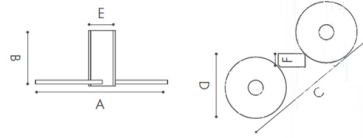

CIDI
CIDI PL2-BI

Art.	W	V	LUMEN	*K LED	A cm	B cm	C cm	D cm	E cm	F cm
PL2	17,5	220	2600	3000	36	15	36	16	7	3,5

Classe energetica. Energy class.

Luminaires

Hersteller	ICONE
Article number	CIDI PL2-BI
Product name	CIDI
Product group	ceiling mounted luminaire
Mounting type	Surface mounted
Mounting place	Ceiling
Designer	Marco Pagnoncelli
Test mark	CE

Model / Variant / Configuration

Number / Name	---
---------------	-----

Description

Product without accessories

Luminaires

Protection class	Protection class I
Protection degree	IP 20

Dimensions

Length/Width/Height	360mm/360mm/150mm
---------------------	-------------------