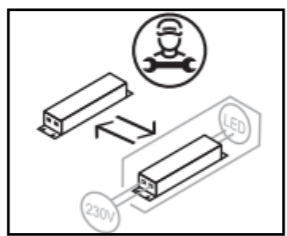

Q.C APPROVED
24/07/2024
ISSUE 1

MAINS SUPPLY

LIGHT FITTING

LIVE - Possible colours : Red or Brown ——— LIVE
NEUTRAL - Possible colours : Black or Blue ——— NEUTRAL