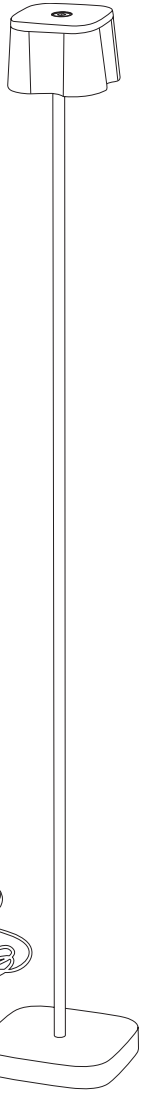

7831

1.

2.

CHARGING < 6,5 h

3. ON/OFF

Double tap to switch between features A, B, or C

4. SWITCH COLOUR  
TEMPERATURE:  
Lights OFF and touch > 4 s

5. DIMMER: 5-100%   
Lights ON and touch > 1 s

2700K

3000K

5%

50%

100%