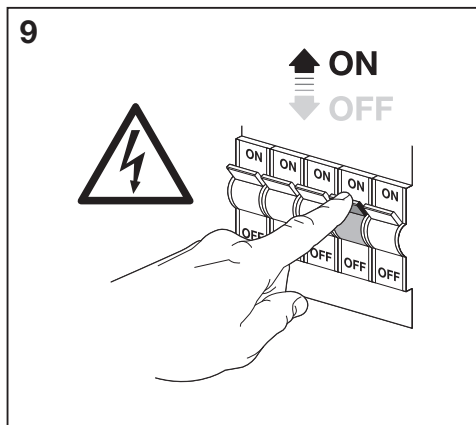

ENDURA® CLASSIC CUBE ADJUSTABLE WALL