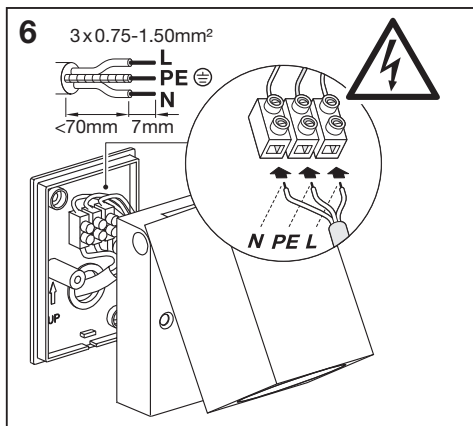

ENDURA® CLASSIC CUBE ADJUSTABLE WALL