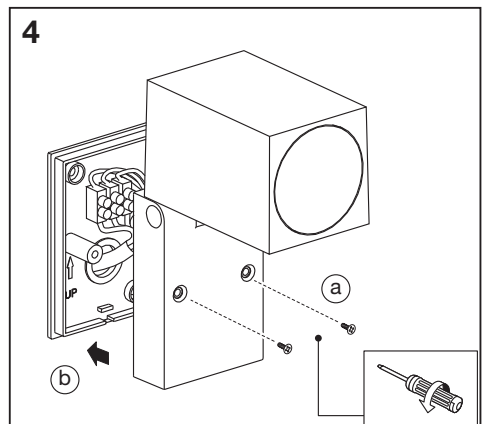

ENDURA® CLASSIC CUBE ADJUSTABLE WALL