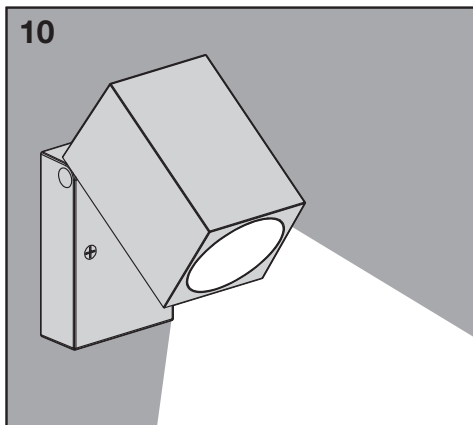

ENDURA® CLASSIC CUBE ADJUSTABLE WALL