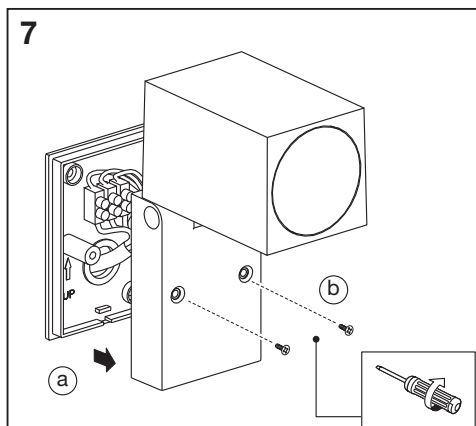

ENDURA® CLASSIC CUBE ADJUSTABLE WALL