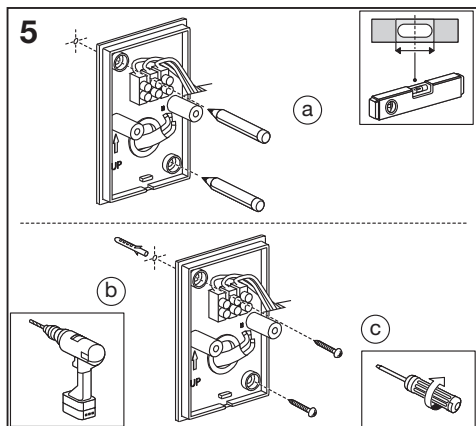

ENDURA® CLASSIC CUBE ADJUSTABLE WALL