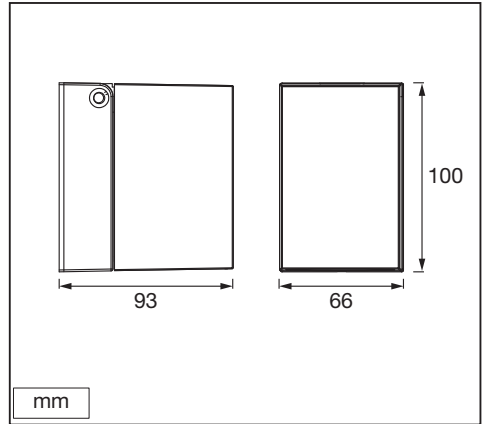

ENDURA® CLASSIC CUBE ADJUSTABLE WALL