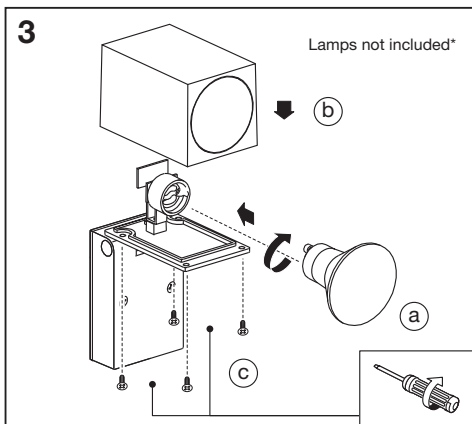

ENDURA® CLASSIC CUBE ADJUSTABLE WALL