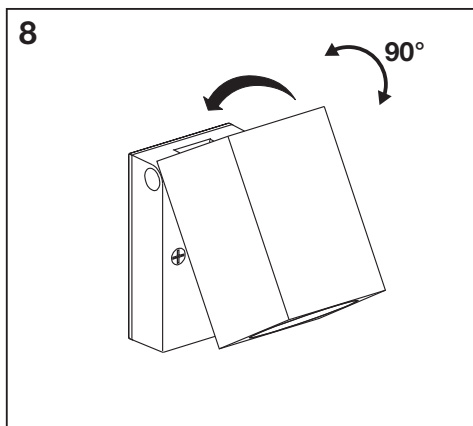

ENDURA® CLASSIC CUBE ADJUSTABLE WALL