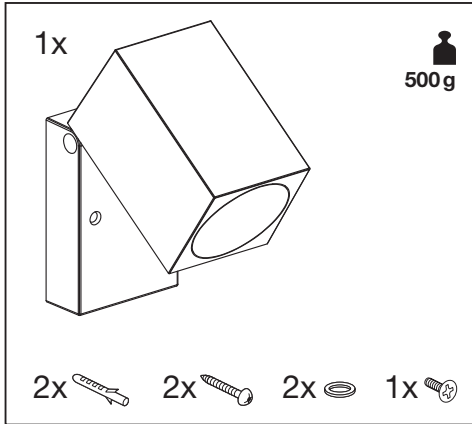

ENDURA® CLASSIC CUBE ADJUSTABLE WALL