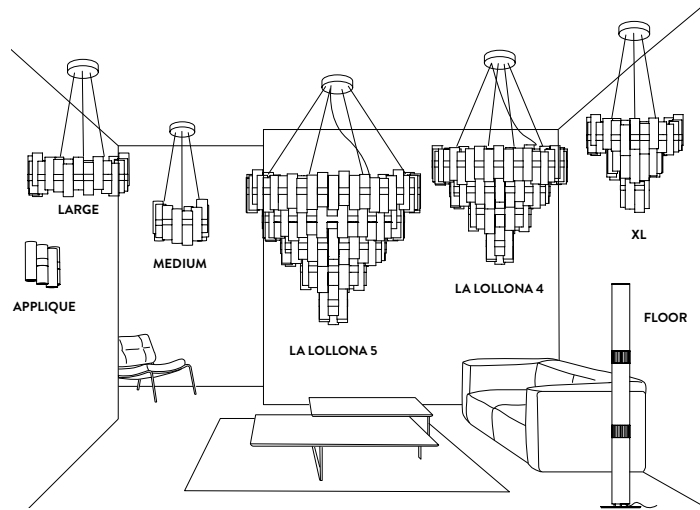

PRODUCT / PRODOTTO	DIMENSIONS / MISURE	COLOUR / COLORE	CODE / CODICE
WALL LAMP Bulbs E14: 2 X 6W LED Filament Dimmable with: Dimmable bulbs Made of: Lentiflex® / Cristalflex® Opalflex® Brushed Goldflex® or Pewterflex® With: Stainless Steel Support Weight: net Kg 0,45 - gross Kg 1 Package: 33 x 34 x h. 19 cm		☐ WHITE	LAL87APP0000W_000
		☐ GRADIENT	LAL87APP0000GR000
		☐ GOLD	LAL87APP0000OF000
		☐ PEWTER WHITE	LAL87APP0000PE000

PRODUCT / PRODOTTO	DIMENSIONS / MISURE	COLOUR / COLORE	CODE / CODICE
FLOOR LAMP Bulbs E27: 3 X 12W LED Filament Dimmable with: Dimmable bulbs Made of: Lentiflex® / Cristalflex® and Steelflex® With: Stainless Steel Base - Dimmer Weight: net Kg 2,9 - gross Kg 5,9 Package: 30 x 35 x h. 170 cm		☐ PRISMA	LAL87PFO0000LE000
BULBS DISPOSITION 			

LA LOLLO ENTIRE COLLECTION