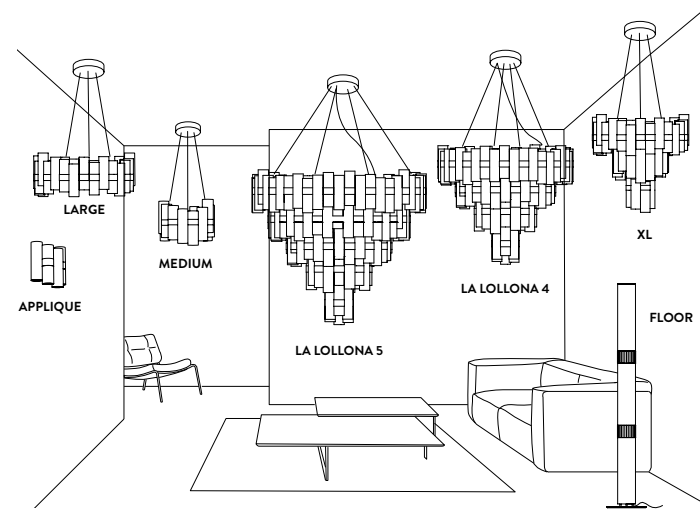

FINISHES

LA LOLLO ENTIRE COLLECTION