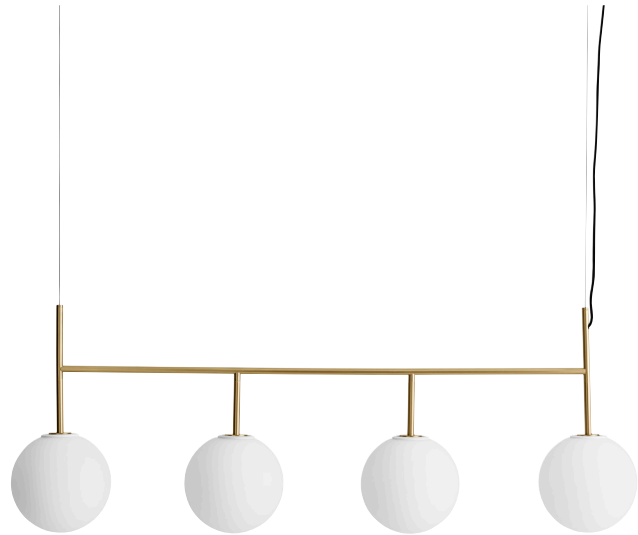

TR Bulb, Suspension Frame

Suspension Frame

Lighting—Product Sheet
menu.as

by Tim Rundle

TR Bulb, Suspension Frame

Designed for MENU by Tim Rundle, the TR Bulb's itinerant design moves seamlessly from space to space and room to room, installed by simply screwing it into pendant sockets. The dimmable and decorative glass bulb is now available with a dim to warm effect, transforming functional white light to cosy and ambient illumination. The corresponding series of lighting fixtures is also updated with the addition of brushed brass and brass, available as a pendant light, table lamp, ceiling suspension frame, wall lamp and ceiling lamp together with the corresponding bulb.

The TR Collection brings beauty to modern spaces with its elegant opal glass bulb and transformative geometric fixtures. The series' TR Bulb is a clever solution for modern city living, inspired by our increasingly nomadic lives, moving between cities and countries to pursue life experiences. Versioned in opal glass with a shiny or matte finish, the dimmable, portable bulb that plugs into any pendant socket is now available with a dim to warm feature that allows the user to create ambient lighting in an instant. The versatile TR range is expanded further with the addition of brushed brass and brass fixtures to the collection. Combining form and function in a single, multi-functional object, the flexible design looks stylish in any setting and formation—pendant light, table lamp, suspension frame, wall lamp or ceiling lamp. Fixtures are also available in powder-coated steel and grey marble.