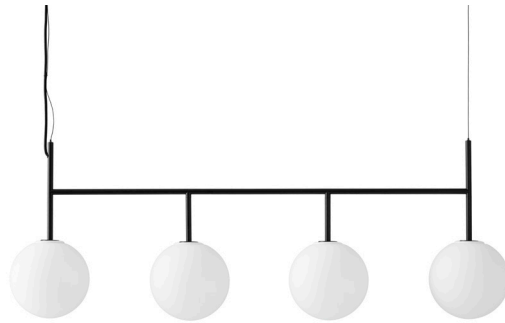

TR Bulb, Suspension Frame

Black, Matt Opal Bulb