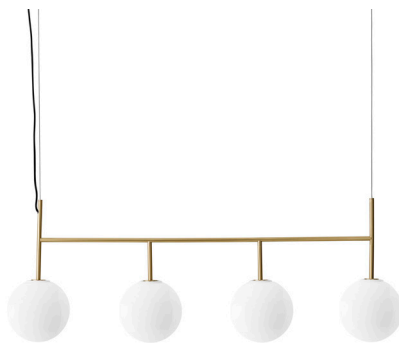

Brushed Brass, Shiny Opal Bulb

1465629

Brushed Brass w. DtW, Shiny Opal Bulb

1465679