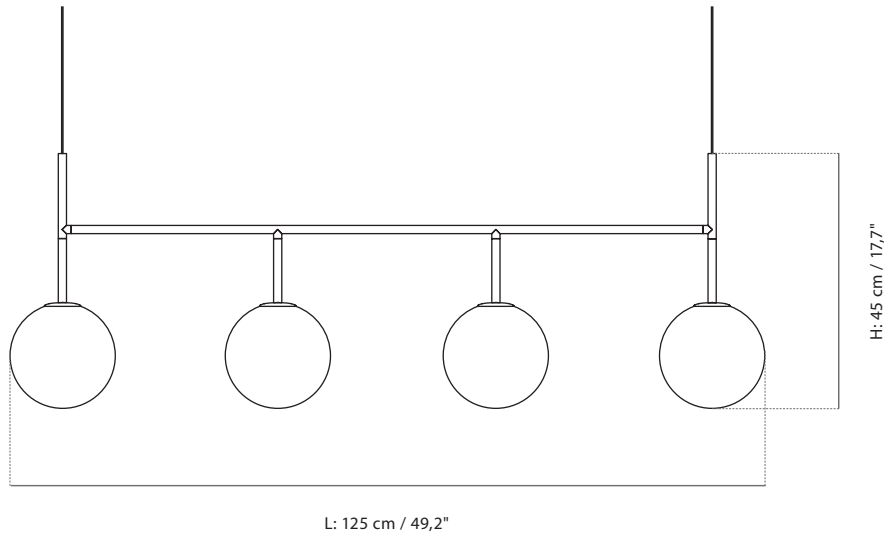

Product Type

Suspension Frame

Environment

Indoor

Dimensions (cm / in)

H: 45 cm / 17,7"

W: 20 cm / 7,9"

L: 125 cm / 49,2"

Colours

Black (RAL 9005)

Brushed Brass

TR Bulb, Suspension Frame

Technical Specifications

Production Process

Designed for longevity, TR Bulb uses LED technology, which, with normal use, should last many years. The globe is constructed from white opal glass, and the core structure is made from aluminium to draw heat away from the LED, allowing the bulb to run at its optimum temperature. Accessory fittings are made from marble, steel or brass.

Lumen: 70 Lm/W

K: 1800-2700 K

RA(CRI): > 80 - >90

Dimmer

No The lamp can be fitted with a dimmer by a certified electrician.

Canopy

Yes, ABS, Black.

Ø: 11,5 cm: H: 3,8 cm

Packaging Type

Brown Gift Box

Packaging Measurement (H * W * D)

26,5 cm x 136,5 x 43,8 cm

Care Instructions

Use a soft dry cloth to clean. Do not use any cleaners with chemicals or harsh abrasives.

Avoid using water.