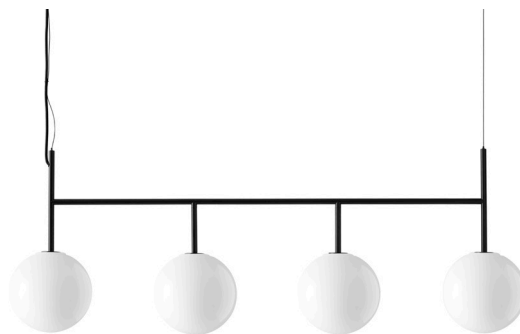

1495639

Black w. DtW, Matt Opal Bulb

1495689

Black, Shiny Opal Bulb