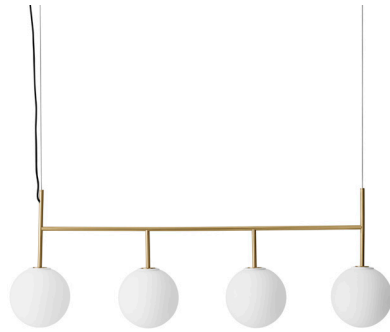

TR Bulb, Suspension Frame

Brushed Brass, Matt Opal Bulb

1465639

Brushed Brass w. DtW, Matt Opal Bulb

1465689