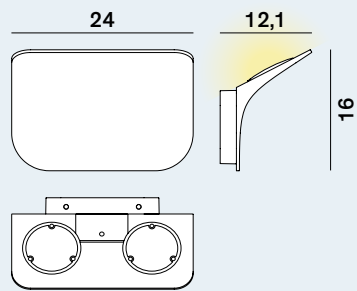

Tide: Wall

cod: W0

Light Source	ACRICHE HV LED
Power	34 Watt
Kelvin	2.700, 3.000
Dimmer	phase
Lumen	3.400
CRI	90

Catalogue

63

White
(matt)

Satin Collection (upon request)

20