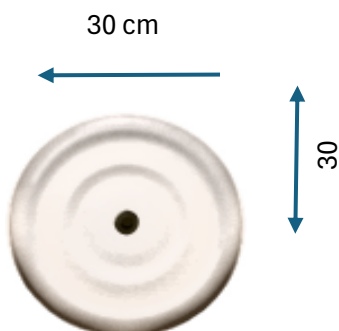

# PRODUCT DATASHEET

Wave Ceiling - 5705639745876

**halo  
design**

COPENHAGEN

## DIMENTION & WEIGHT

Width (mm)	300
Height (mm)	50
Depth (mm)	300
Weight gram	1450

## PHOTOMETRICAL DATA

Luminous Flux	
Colour Temperature (K)	2700
Color Rendering Index (CRI)	>80