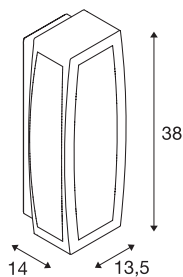

MERIDIAN BOX

outdoor wall light, TC-(D,H,T,Q)SE, IP54, anthracite, max. 20W

Aluminium-made wall and ceiling light of the MERIDIAN series with opal PC light surface. Available in different colour versions, its IP54 rating makes MERIDIAN suitable for outdoor use. The electrical connection is made directly to 230V mains supply. The MERIDIAN series further includes alternative wall luminaires in various designs.

TECHNICAL DATA

| | |
|-----------------------------|-------------------|
| Item no. | 230045 |
| Socket | E27 |
| Number of sockets | 1 |
| IP Code | IP 54 |
| Impact resistance class | IK 02 |
| Impact resistance | 0.2 Joule |
| Assembly | Surface |
| Assembly details | Ceiling,Wall |
| Primary nominal voltage | 220-240V ~50/60Hz |
| Safety class | I |
| Wattage | 25 W |
| Minimum ambient temperature | -20 °C |
| Maximum ambient temperature | 45 °C |
| Color | anthracite |
| Light distribution | symmetric |
| Light outlet | direct - indirect |
| Width | 13.5 cm |
| Height | 38 cm |
| Depth | 14 cm |
| Net weight | 1.656 kg |
| Gross weight | 1.867 kg |
| BIG WHITE Page | 746 |