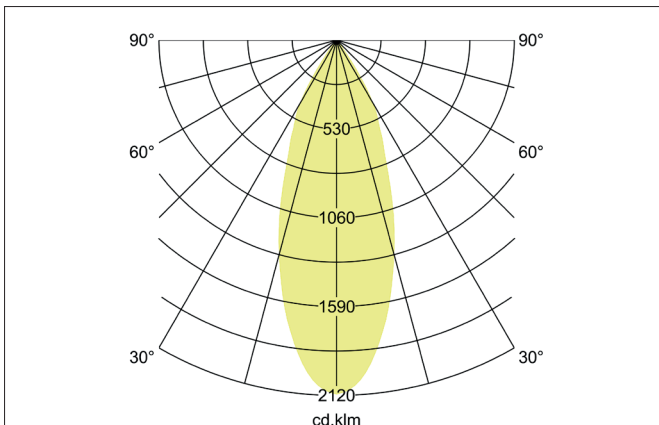

ARTEMIS MIDI LED recessed spotlight, on/off switchable
Article no. 88263174

Light.
For Generations.

Tender

LED recessed spotlight, on/off switchable, Round. Ceiling cut-out Ø 152 mm, Installation depth 128 mm, Outer diameter 164 mm, Weight 1,000 kg, with rotationssymmetrical, deep, wide distributed light intensity. optimal light distribution due to a glass transparent cover. Luminous flux 3.962 lm, Power 1 x 31,5 W, Light colour neutral white, Correlated color temperature (CCT) 4.000 K, Colour rendering index CRI > 90, Housing material: Aluminium, Colour: White structure, Permissible ambient temperature (ta): -20 °C - +25 °C, Protection class (EN 61140): II, Degree of protection (DIN EN 60529): IP20, .With electronic driver, on/off switchable.

Article data	
Article no.	88263174
GTIN	4251433974222
Series name	ARTEMIS MIDI
Short description	LED recessed spotlight, on/off switchable
Material	Aluminium
Colour	White
Type of surface	Structure
Shape	Round
Outer diameter	164 mm
Built-in diameter	152 mm
Installation depth	128 mm
Weight	1.000 kg