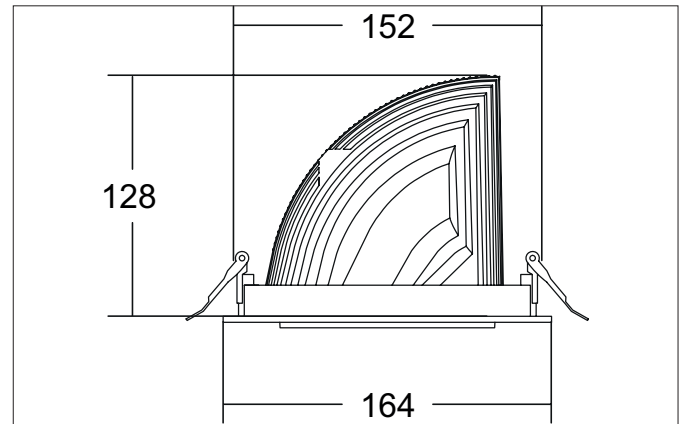

ARTEMIS MIDI LED recessed spotlight, on/off switchable
Article no. 88263174

Light.
For Generations.

Tender

LED recessed spotlight, on/off switchable, Round. Ceiling cut-out Ø 152 mm, Installation depth 128 mm, Outer diameter 164 mm, Weight 1,000 kg, with rotationssymmetrical, deep, wide distributed light intensity. optimal light distribution due to a glass transparent cover. Luminous flux 3.962 lm, Power 1 x 31,5 W, Light colour neutral white, Correlated color temperature (CCT) 4.000 K, Colour rendering index CRI > 90, Housing material: Aluminium, Colour: White structure, Permissible ambient temperature (ta): -20 °C - +25 °C, Protection class (EN 61140): II, Degree of protection (DIN EN 60529): IP20, .With electronic driver, on/off switchable.

Article data	
Article no.	88263174
GTIN	4251433974222
Series name	ARTEMIS MIDI
Short description	LED recessed spotlight, on/off switchable
Material	Aluminium
Colour	White
Type of surface	Structure
Shape	Round
Outer diameter	164 mm
Built-in diameter	152 mm
Installation depth	128 mm
Weight	1.000 kg

Packing data	
Gross weight	1.06 kg
Length of packaging	164 mm
Packaging width	164 mm
Packaging height	128 mm
Disposal at end of life	This product must not be disposed of with household waste. You are obliged, to dispose of such electrical waste separately. By disposing of electrical waste and other old or defective electronics separately, you support recycling or other forms of re-use. In that way you help to take care and to avoid that harmful substances get into the environment.