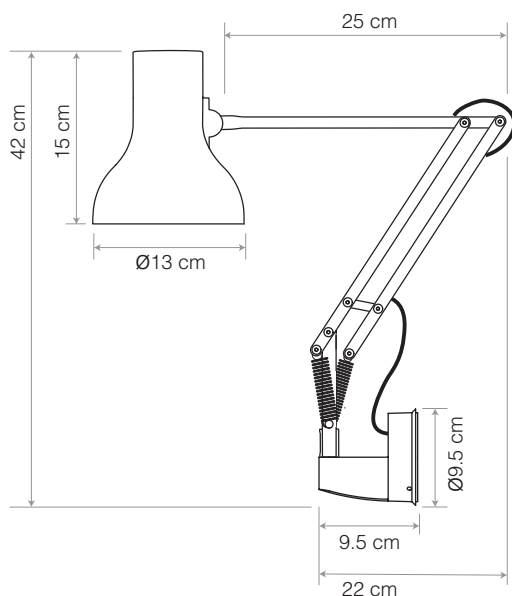

Type 75™ Mini Lamp with Wall Bracket

ANGLEPOISE®

Type 75™ Mini Collection | Technical Sheet

Launched In 2011 | Designed by Sir Kenneth Grange

Max Horizontal Reach 63 cm
Max Vertical Reach 72 cm

Product

Lamp with Wall Bracket - Slate Grey
Lamp with Wall Bracket - Alpine White
Lamp with Wall Bracket - Jet Black

Accessories are colour-matched.
Lamps with accessories come with a table base.

Description

The timeless design of the Type 75™ Mini ensures that these stylish little lights will blend into any interior space. Mount to the wall then simply adjust the lamp to focus the light just where you need it. The wall bracket has a subtle profile, with a broader back plate for better stability, and adds options for hardwiring a lamp or a trailing cable to the wall socket.

Materials

- Matt paint finish
- Aluminium shade and arms
- Chrome plated fittings
- Die Cast aluminium wall bracket
- IP20 rating

Dimensions

- Shade diameter: \varnothing 13cm
- Shade height: 15cm
- Max reach: 63cm (from bracket to shade)
- Wall bracket dimensions (\varnothing x d): \varnothing 9.5cm x 9.5cm
- Cable length: 180cm
- Lamp Packaging (L x W x H): 23cm x 16.5cm x 46.5cm
- Lamp Packaged Weight: 2.79kg
- Bracket Packaging (L x W x H): 10cm x 6cm x 10cm
- Bracket Packaged Weight: 0.25kg

Electrical

- Voltage 220/240V, 50/60Hz
- Class II - Double insulated
- Note: Bulb weight critical for balance. Approximate bulb weight 25-45g
- Integrated shade switch
- Plug: 2-pin Europlug to CEE 7/16
- E27 lamp holder
- Maximum permitted bulb: 20W CFL / 10W LED E27
- Supplied with compatible 6W LED E27 bulb
 - Luminous Intensity: 470lm
 - Life: 15,000 Hours
 - Non-dimmable
 - Colour Temperature: 2700K
 - CRI (Ra): 80