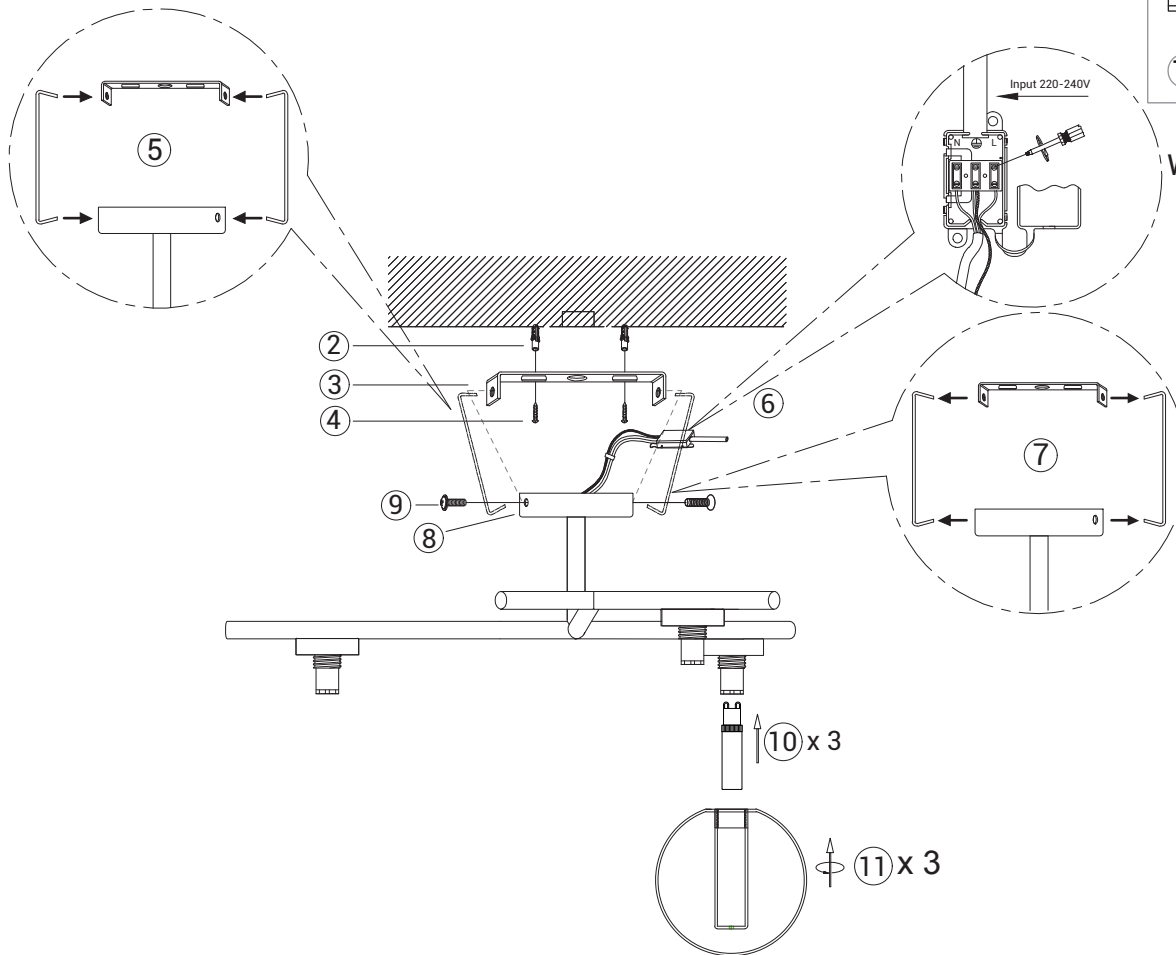

miloox®

MY CODE IS: **1744.309**

Wire connection

Design: Arch. Davide Negri

MILOOX

Imported by Sforzin Illuminazione
Viale dell'industria 21 . 20037
Paderno Dugnano . (MI) . Italy
Made in China

TYPE: **G9 LED**

3 x MAX 10W

LED

A max : Ø 18 mm

B max : 68 mm

www.miloox.com