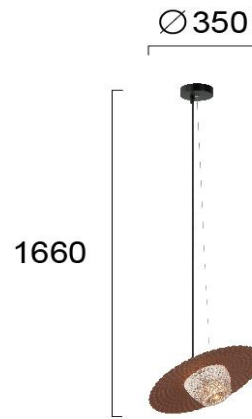

Product Datasheet

Code	4246601
Description	Pendant Lamp Coffee CARMEN
Family Name	CARMEN
Type	PENDANT
Lampholder	G9
Watt	1 x Max 25W
Voltage	220-240 VAC
Hertz	50-60 Hz
Class	Class II
Environment	INDOOR
IP	IP20