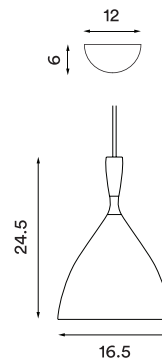

Design: Birger Dahl, 1954

Shade material: Steel

Shade ring material: Brass

Shade colours: Dark green, light yellow, rust, white, black or dark grey (all matt)

Shade inner colour: White

Wire: White rubber (white version only) or black rubber (all other versions), 370 cm

Bulb: E27, Max. 60 W

Voltage: 220V - 240V - 50/60Hz

Net weight: 0.7 kg

Minimum order size: 2

Spare part available: Cord grip canopy

Dimensions and light direction:

Recommended bulb:

LED – 13 W

H – 42 W