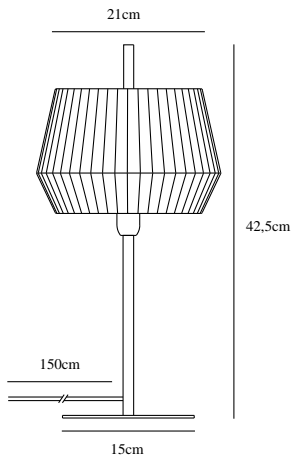

# DICTE | TABLE LIGHTING | WHITE

2112405001

nordlux®

Voltage (V): 230 Volt  
IP degree if the fixture includes two types of IP degree: IP20  
Maximum compatible bulb wattage (W): 40W  
Class (Class I, Class II, Class III): Class 2 (Double isolated)  
Lampholder type (eg, E27/E14, etc): E14  
Switch placement: On the cable

Primary material: Textile  
Secondary material: Metal  
Color of the cable: Black  
Length of the cable (cm): 150  
Is the cable replaceable: False

Color: White  
Height (cm): 42.5  
Width (cm): 21  
Tube Diameter (cm): 1.15  
Shade Diameter (cm): 21  
Base Dimension (cm): 15  
Length (cm): 21  
EAN: 5704924005572  
TUN: 2148729  
Item Number: 2112405001

Pcs Per Master Carton: 3  
Sales Box Height (cm): 23  
Sales Box Width(cm): 21.5  
Sales Box Depth (cm): 21.5  
Sales Box Volume m<sup>3</sup> : 0.0106  
Net weight of the luminaire (kg): 0.92

- Soft and natural design • Cotton shade
- Soft and natural design